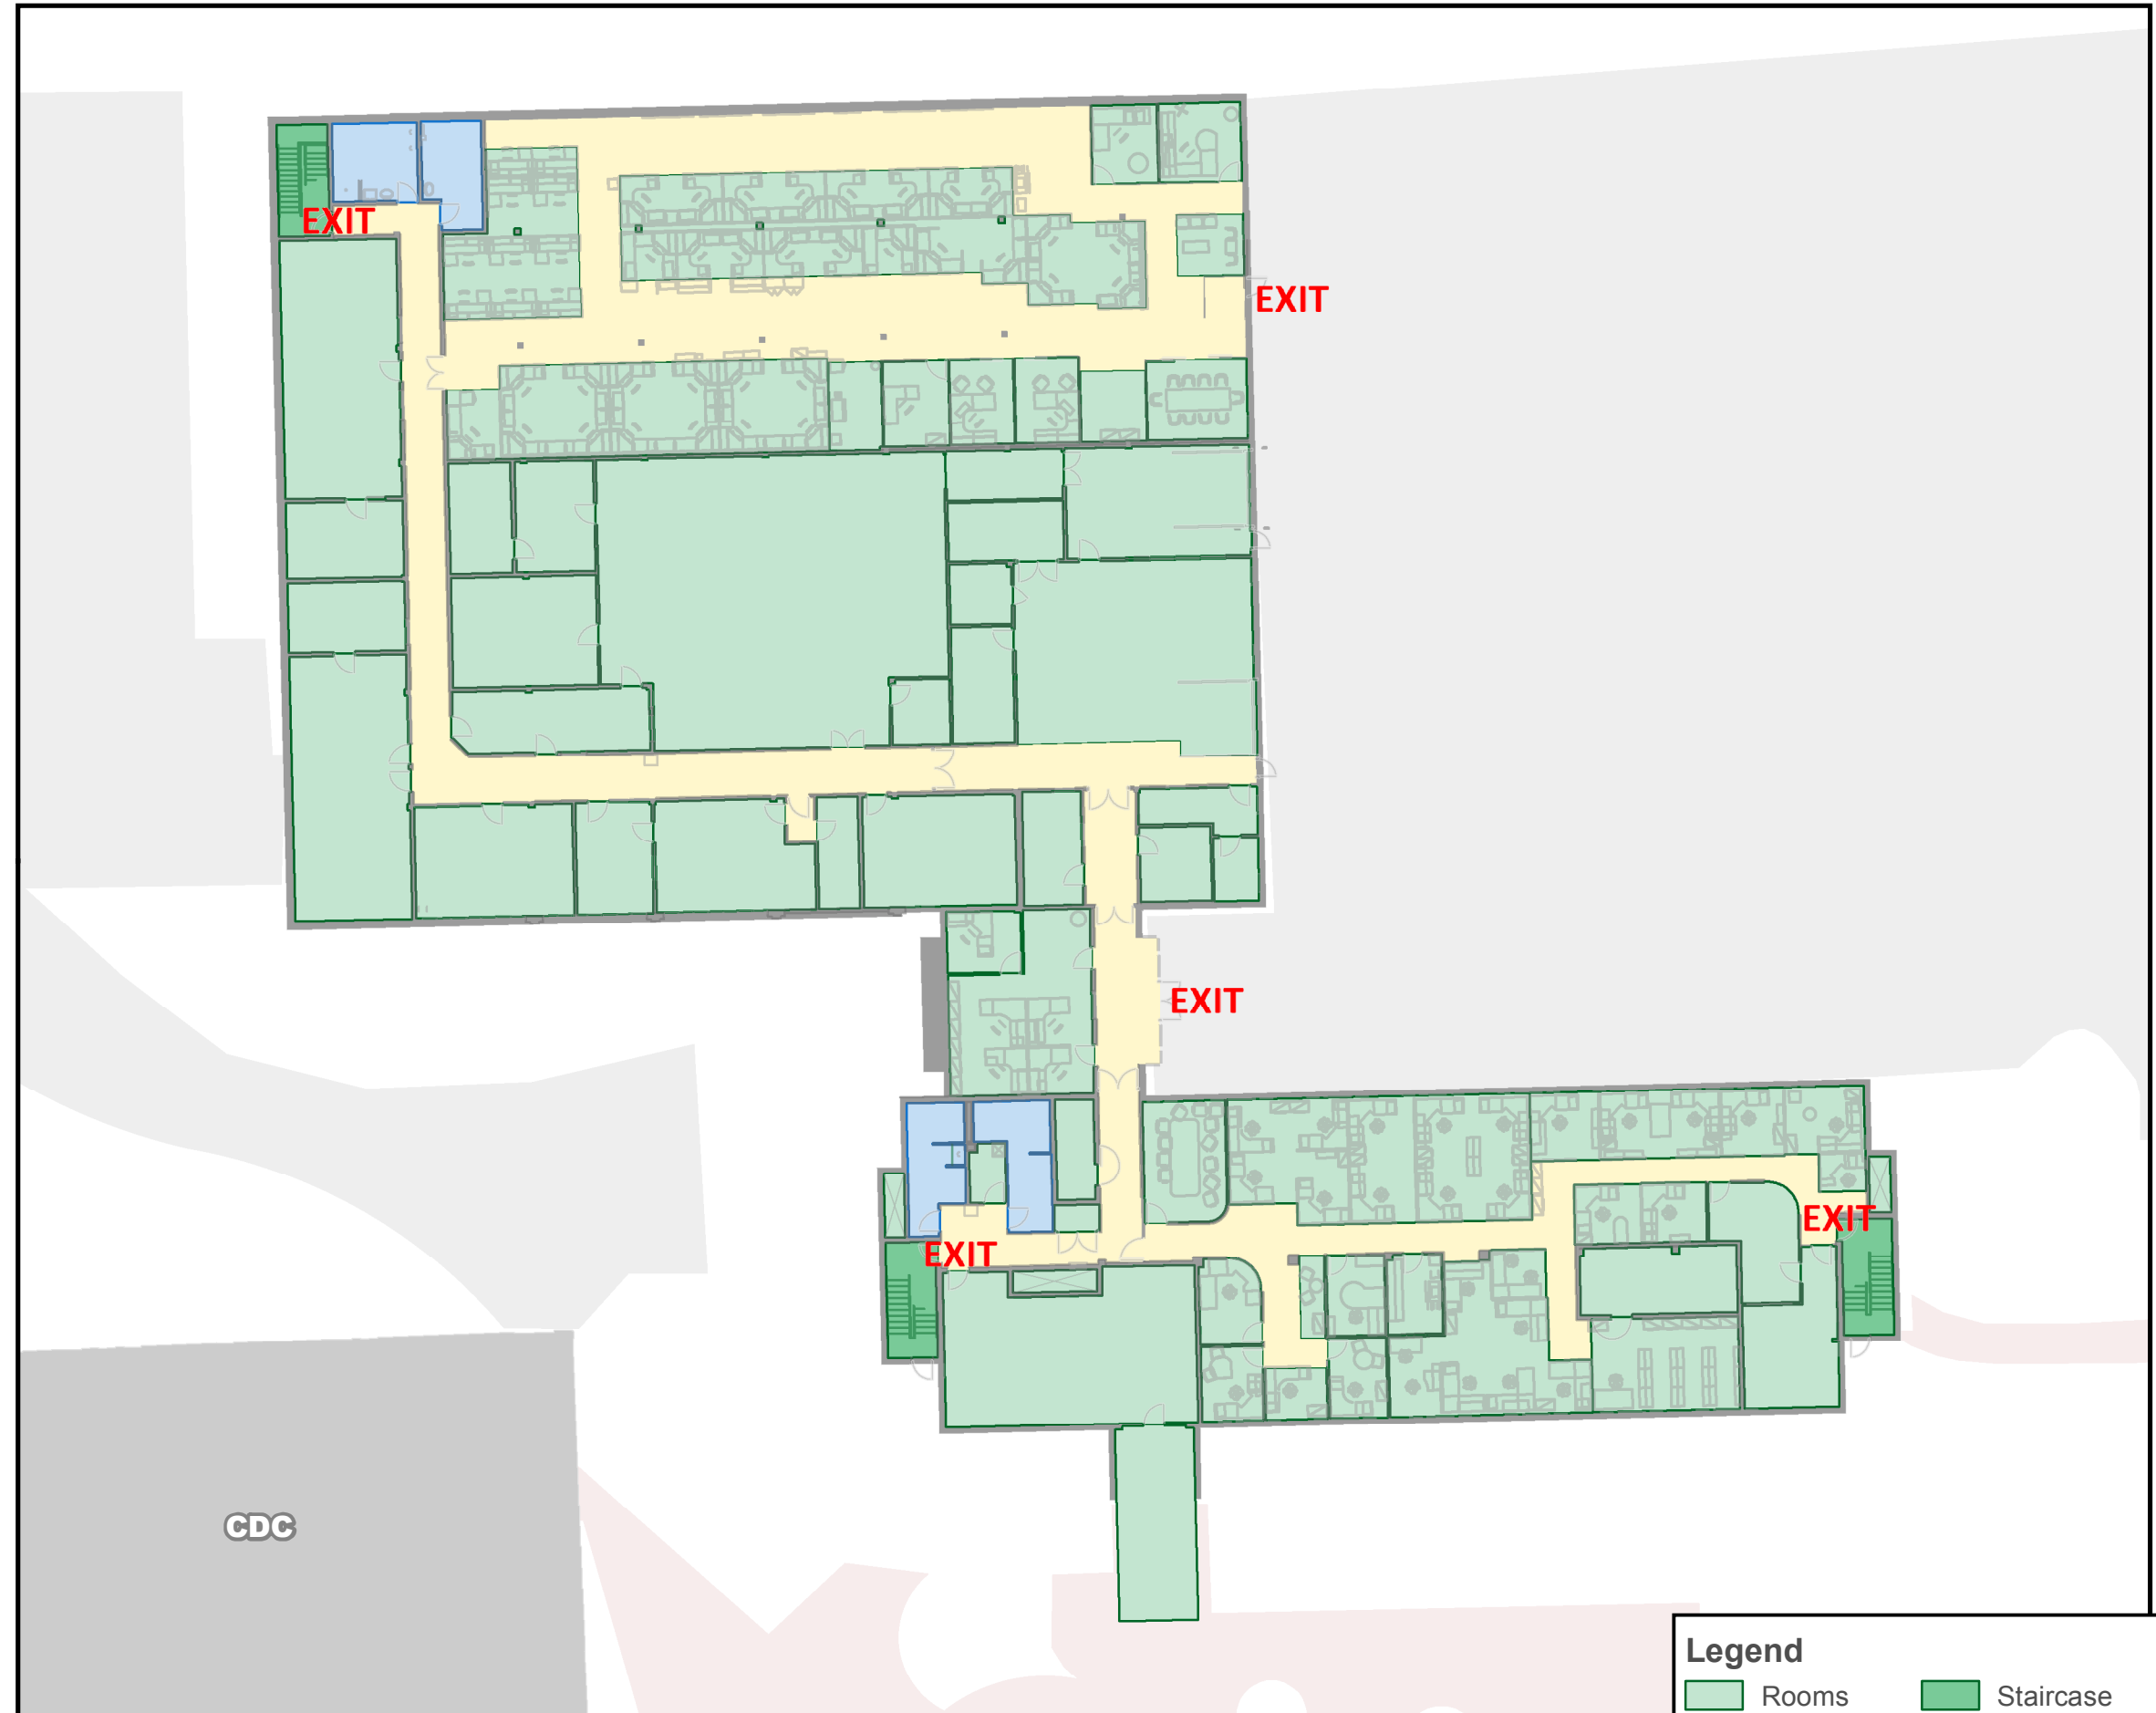

## Emergency Evacuation Procedures

- A. Activate the **nearest** fire alarm pull station along exit path.
- B. Take coat and keys if immediately available.
- C. Evacuate building through the nearest exit. **Use stairs, do not use elevators.**
- D. Close all doors along your exit route.
- E. Move away from the building & proceed to Assembly Point

## Evacuation Assembly Point Child Development Centre (CDC)

- Building You Are In
- Assembly Point (CDC: Foyer)

ucmaps@ucalgary.ca  
9/30/2015

Legend	
<span style="display: inline-block; width: 15px; height: 15px; background-color: lightgreen; border: 1px solid black;"></span> Rooms	<span style="display: inline-block; width: 15px; height: 15px; background-color: green; border: 1px solid black;"></span> Staircase
<span style="display: inline-block; width: 15px; height: 15px; background-color: lightblue; border: 1px solid black;"></span> Washroom	<span style="display: inline-block; width: 15px; height: 15px; background-color: yellow; border: 1px solid black;"></span> Hallway
<span style="display: inline-block; width: 15px; height: 15px; background-color: red; border: 1px solid black;"></span> Elevator	<b>You Are Here</b>