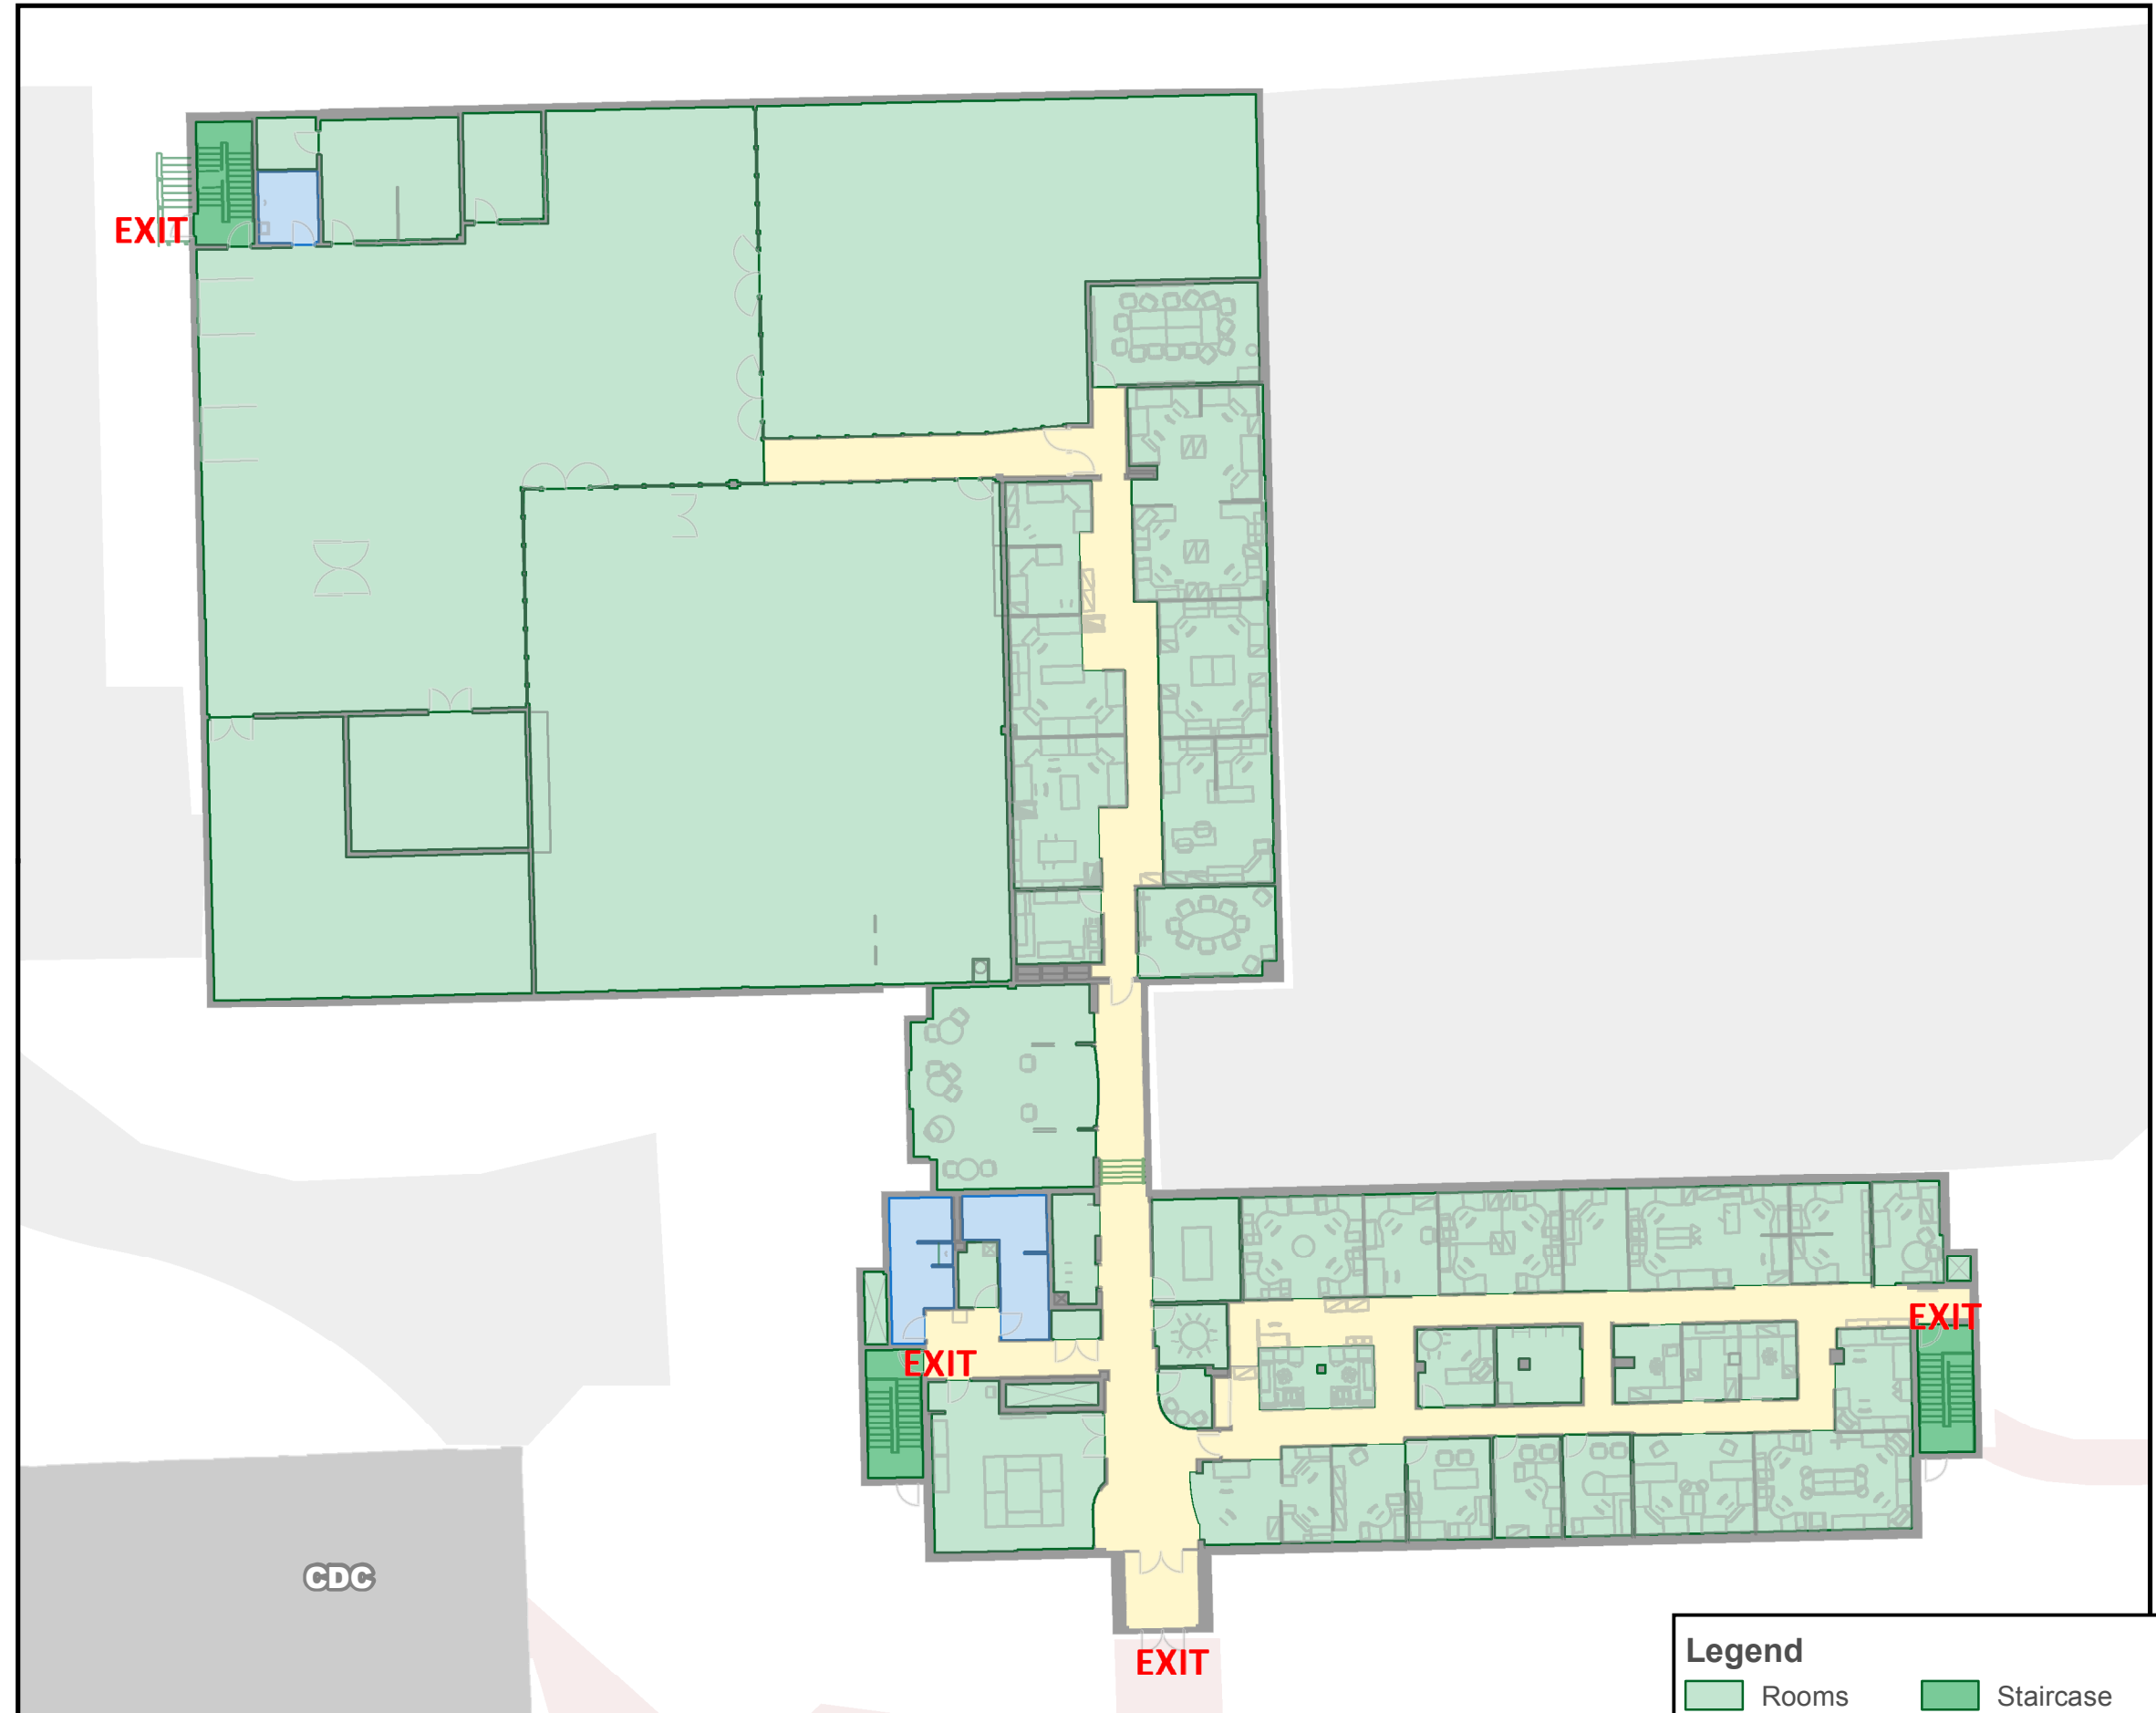

ucmaps@ucalgary.ca
9/30/2015

Legend

 Rooms	 Staircase
 Washroom	 Hallway
 Elevator	You Are Here