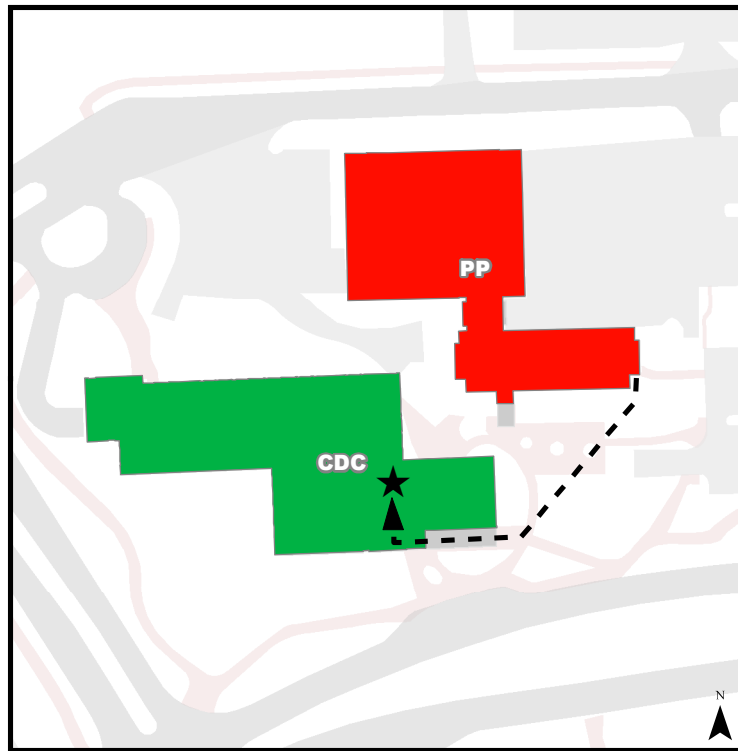

## Emergency Evacuation Procedures

- A. Activate the **nearest** fire alarm pull station along exit path.
- B. Take coat and keys if immediately available.
- C. Evacuate building through the nearest exit. **Use stairs, do not use elevators.**
- D. Close all doors along your exit route.
- E. Move away from the building & proceed to Assembly Point

If you have information regarding the emergency call Campus Security at **403-220-5333** from a safe location

## Evacuation Assembly Point Child Development Centre (CDC)

- Building You Are In
- Assembly Point (CDC: Foyer)

ucmaps@ucalgary.ca  
9/30/2015

Legend	
<span style="display: inline-block; width: 15px; height: 15px; background-color: lightgreen; border: 1px solid black;"></span> Rooms	<span style="display: inline-block; width: 15px; height: 15px; background-color: green; border: 1px solid black;"></span> Staircase
<span style="display: inline-block; width: 15px; height: 15px; background-color: lightblue; border: 1px solid black;"></span> Washroom	<span style="display: inline-block; width: 15px; height: 15px; background-color: yellow; border: 1px solid black;"></span> Hallway
<span style="display: inline-block; width: 15px; height: 15px; background-color: red; border: 1px solid black;"></span> Elevator	<b>You Are Here</b>