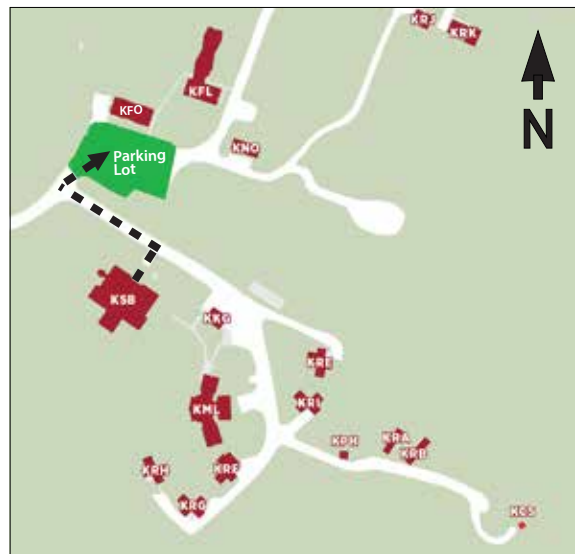

Emergency Evacuation Map

KC Science Station Lab - Level 1

Emergency Evacuation Procedures

- Activate the **NEAREST FIRE ALARM PULL STATION**, located along exit path.
- Take coat and keys if immediately available.
- Evacuate building through the nearest exit. Use stairs - **DO NOT USE ELEVATORS**.
- Close all doors along your exit route.
- If directed by wardens, follow their instructions.
- Move away from the building and proceed to the Assembly Point.
- If you have information regarding the emergency call **Campus Security** at **403-220-5333** from a safe location.

Assembly Point

Forestry Office - Parking Lot

Created: February 2024

Legend

-  You Are Here
-  Public Exit
-  Public Corridor
-  Stairwell
-  Fire Extinguisher
-  Pull Station
-  AED Defibrillator