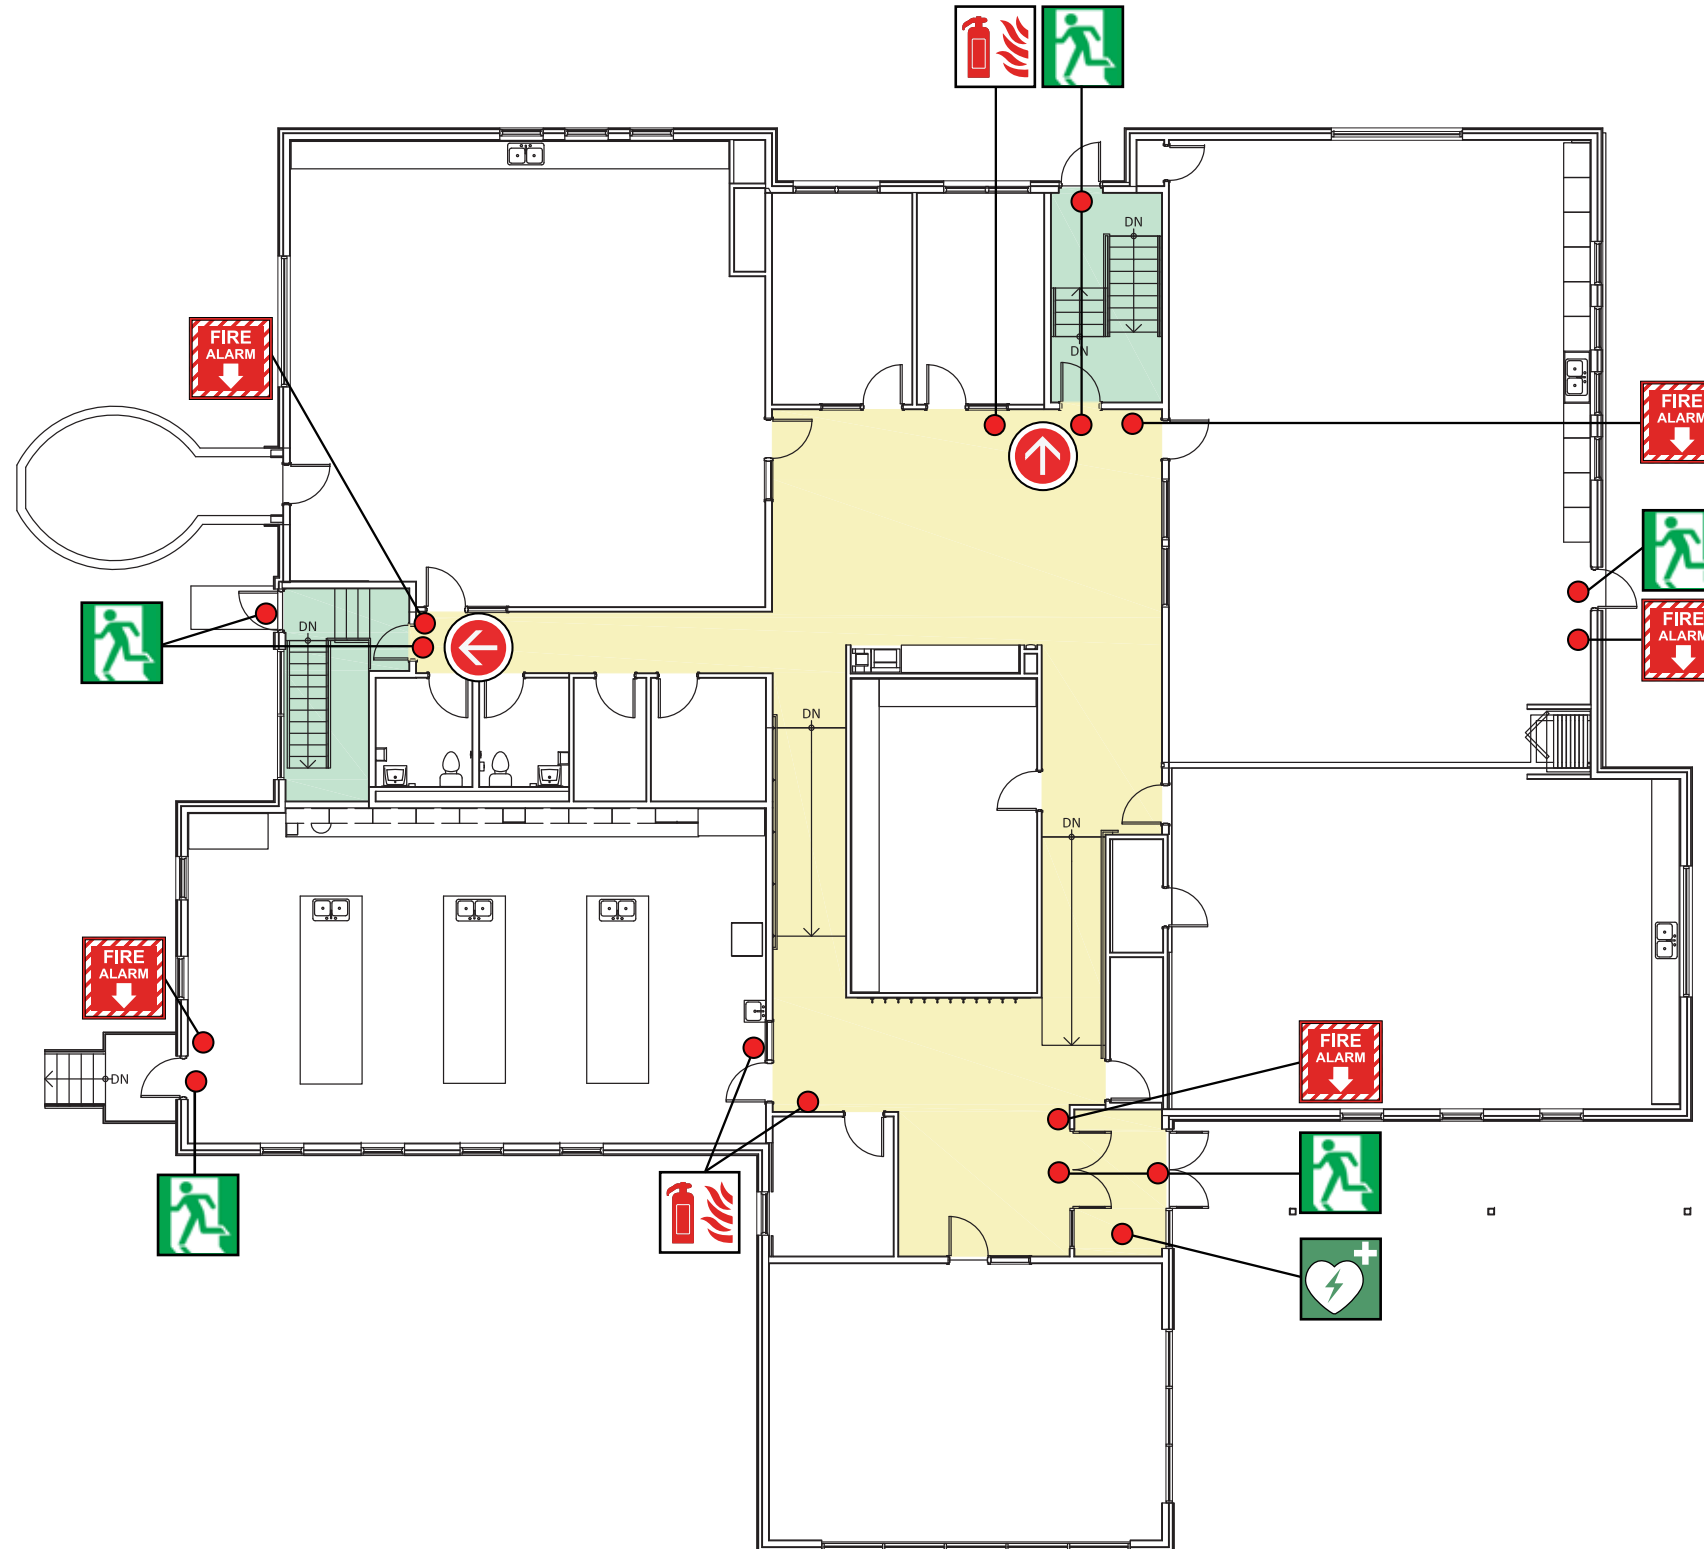

Emergency Evacuation Map

KC Science Station Lab - Level 1

Emergency Evacuation Procedures

- Activate the **NEAREST FIRE ALARM PULL STATION**, located along exit path.
- Take coat and keys if immediately available.
- Evacuate building through the nearest exit. Use stairs - **DO NOT USE ELEVATORS**.
- Close all doors along your exit route.
- If directed by wardens, follow their instructions.
- Move away from the building and proceed to the Assembly Point.
- If you have information regarding the emergency call **Campus Security** at **403-220-5333** from a safe location.

Assembly Point

Forestry Office - Parking Lot

Created: February 2024

Legend

-  You Are Here
-  Public Exit
-  Public Corridor
-  Stairwell
-  Fire Extinguisher
-  Pull Station
-  AED Defibrillator