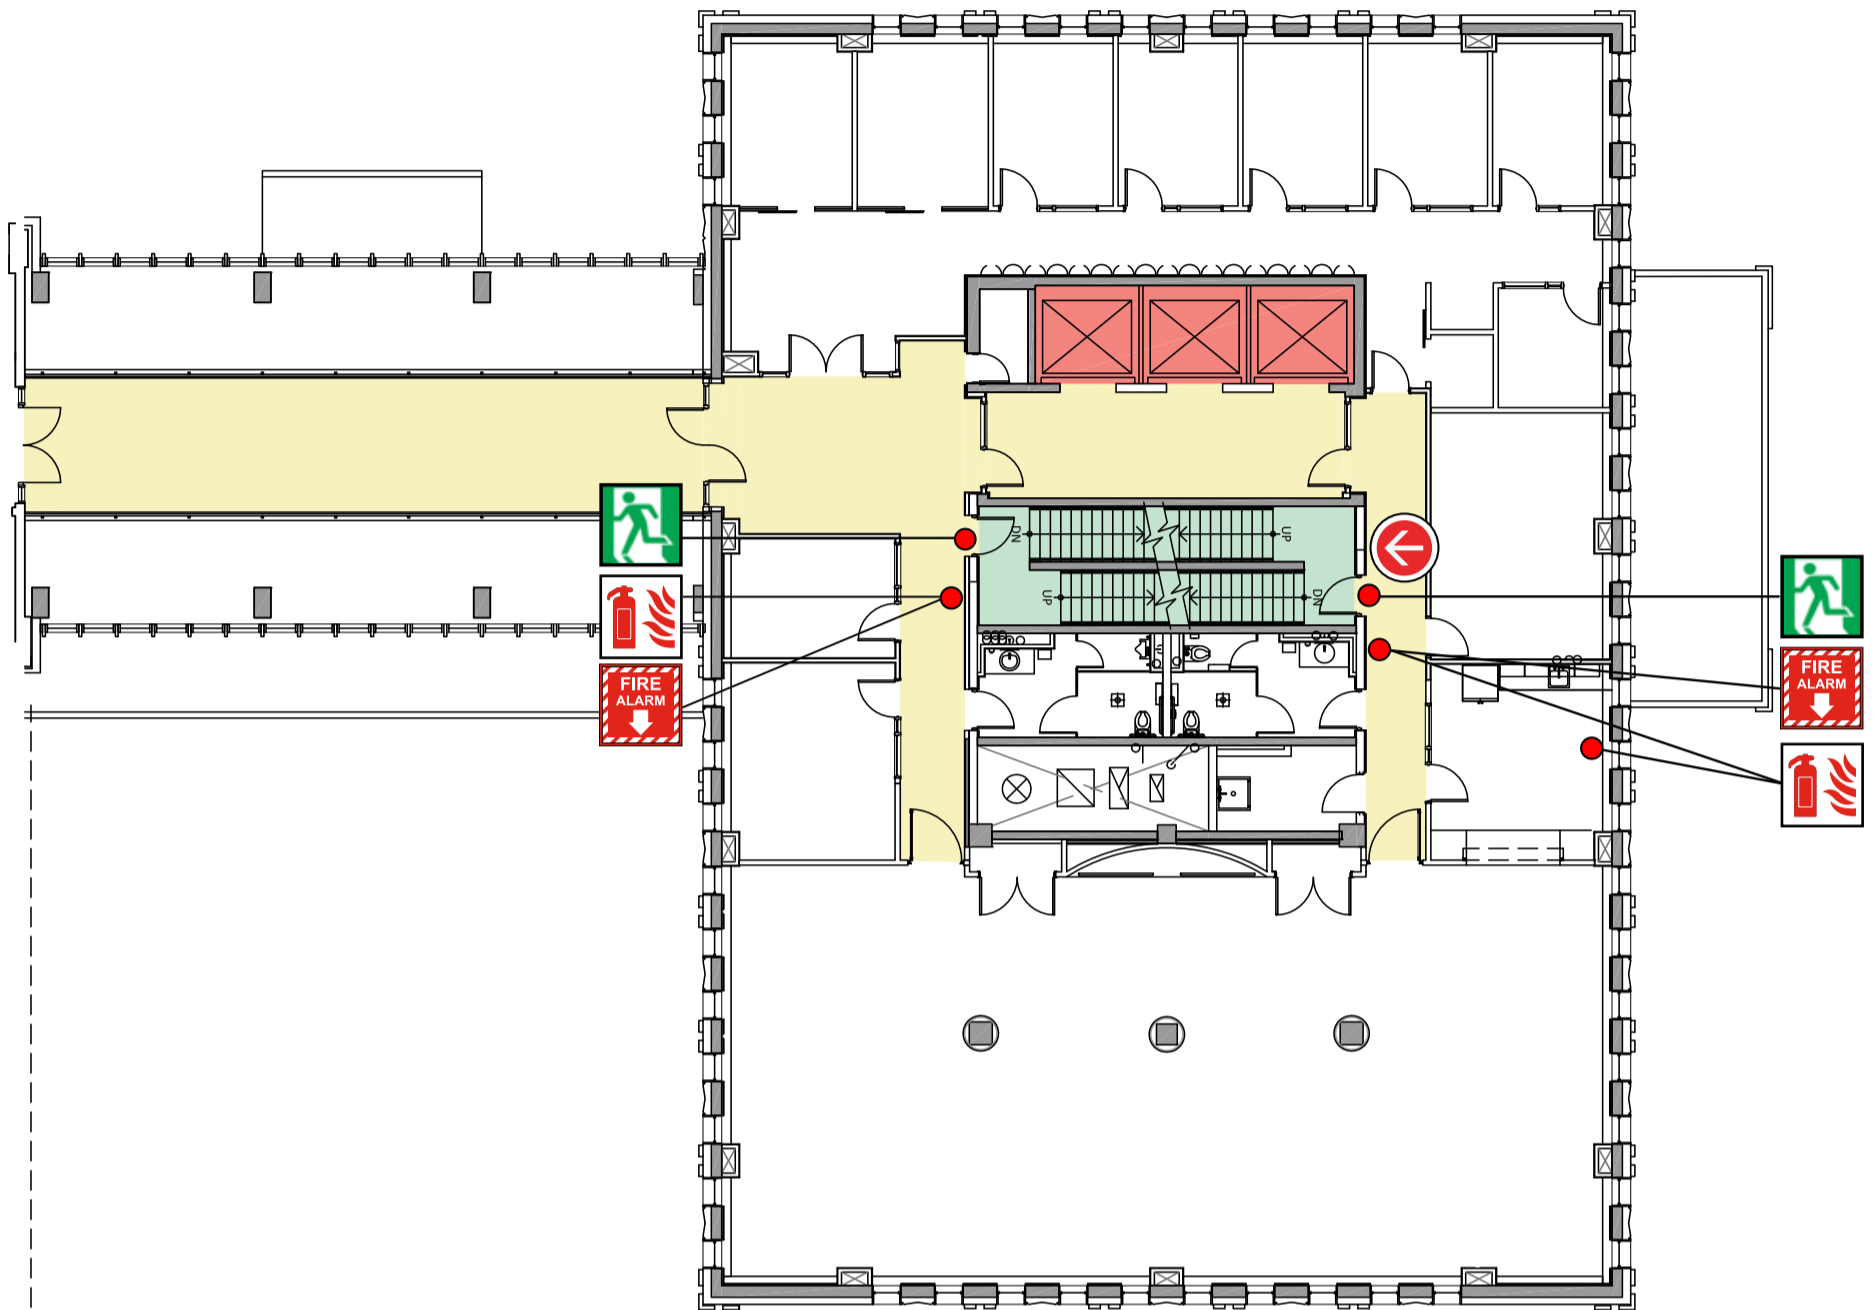

Legend

	You Are Here		Elevator
	Public Exit		Fire Extinguisher
	Public Corridor		Pull Station
	Stairwell		AED Defibrillator

Emergency Evacuation Procedures

- Activate the **NEAREST FIRE ALARM PULL STATION**, located along exit path.
- Take coat and keys if immediately available.
- Evacuate building through the nearest exit. Use stairs - **DO NOT USE ELEVATORS**.
- Close all doors along your exit route.
- If directed by wardens, follow their instructions.
- Move away from the building and proceed to the Assembly Point.
- If you have information regarding the emergency call **Campus Security** at **403-220-5333** from a safe location.

Assembly Point

Scurfield Hall (SH)