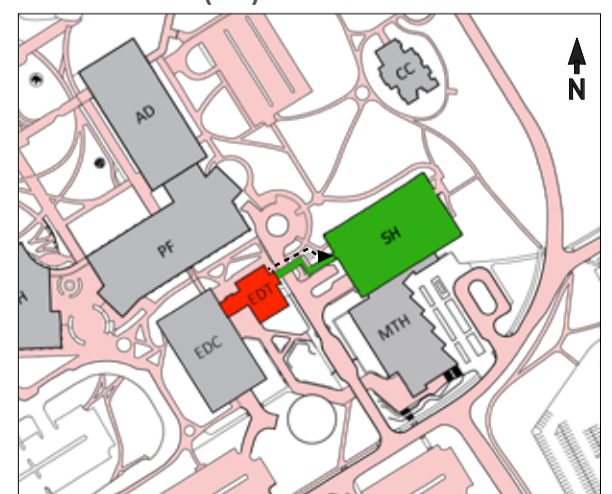

Assembly Point

Scurfield Hall (SH)