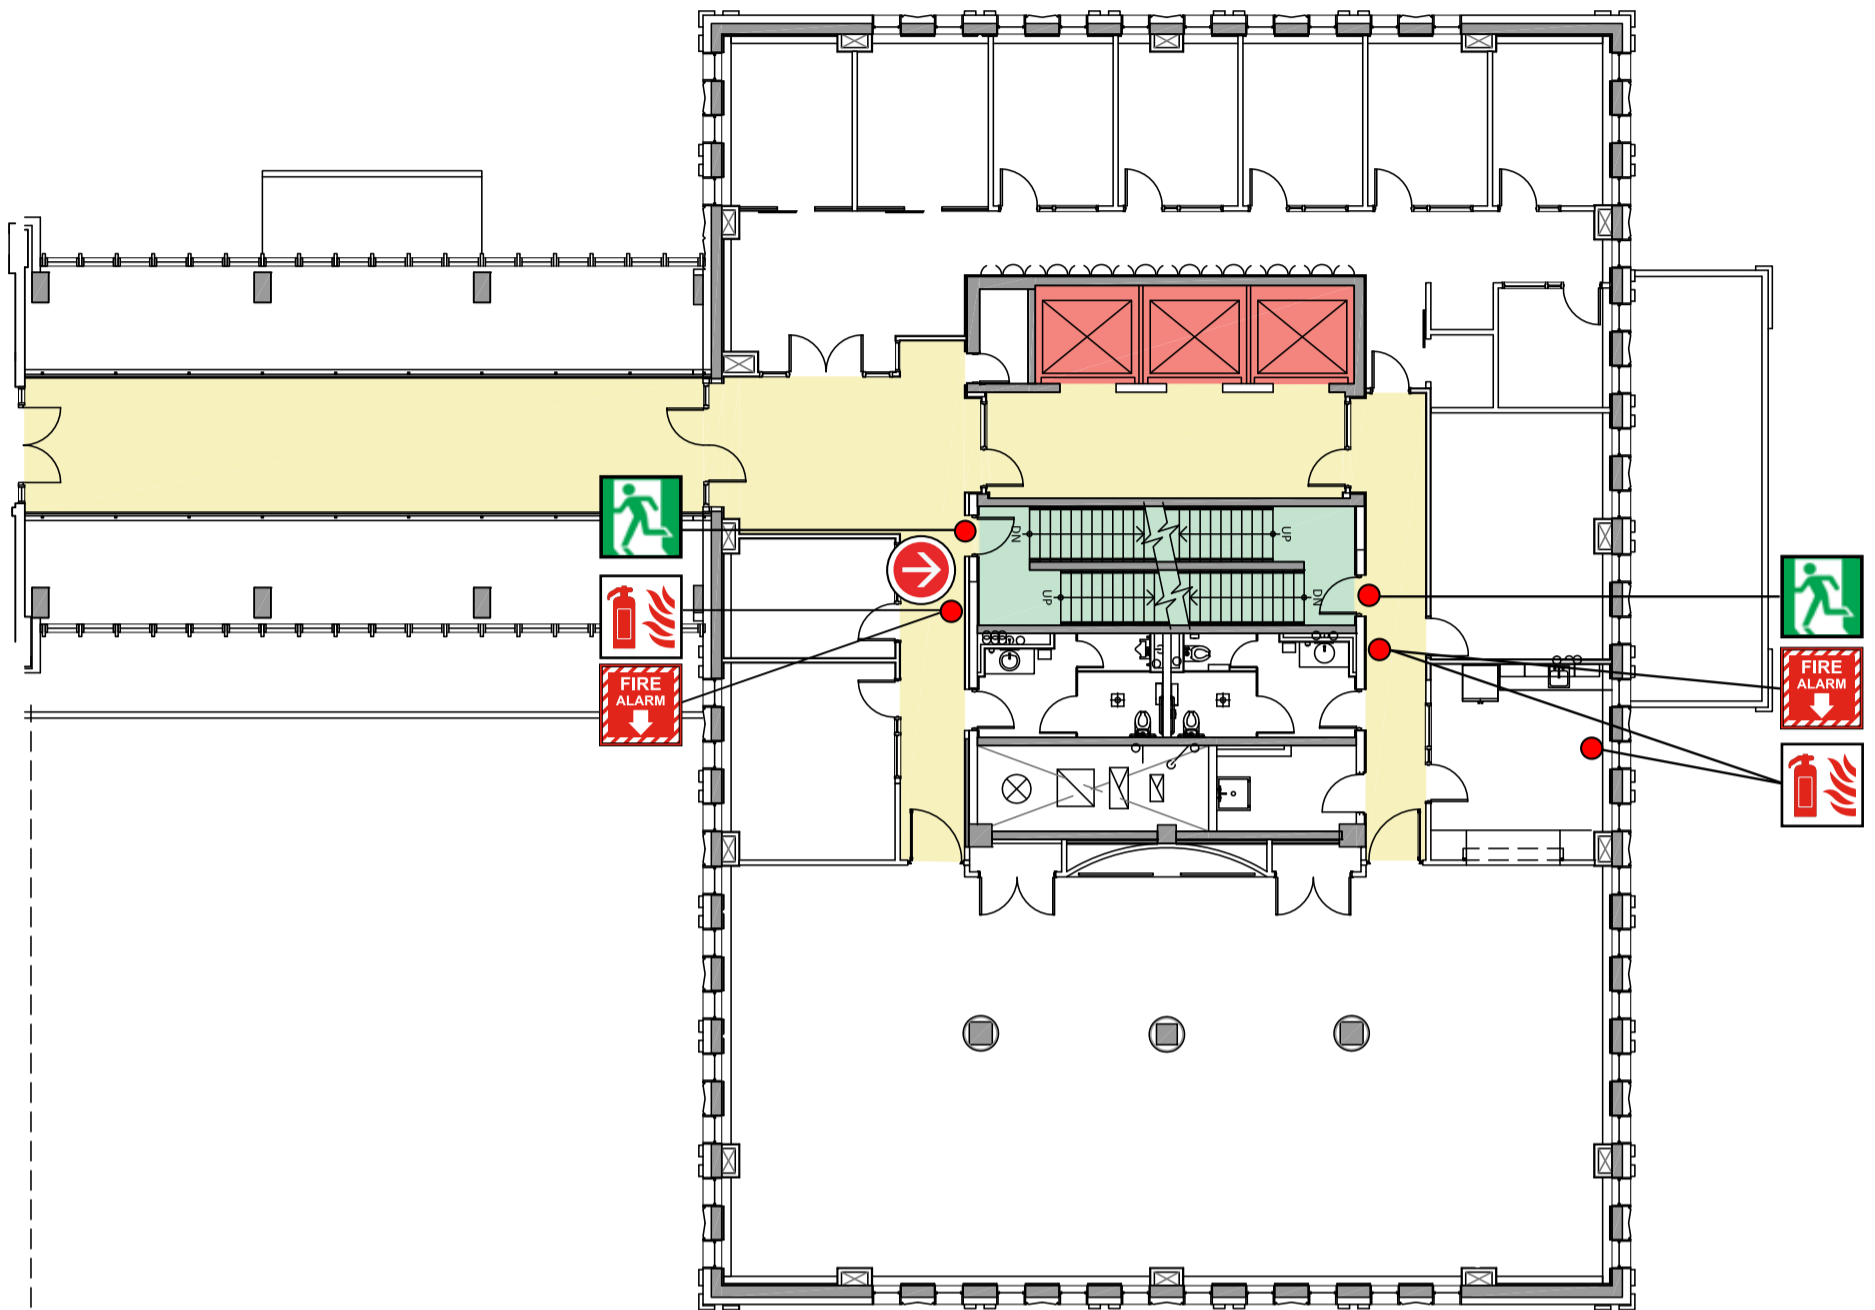

Legend

	You Are Here		Elevator
	Public Exit		Fire Extinguisher
	Public Corridor		Pull Station
	Stairwell		AED Defibrillator

Emergency Evacuation Procedures

- Activate the **NEAREST FIRE ALARM PULL STATION**, located along exit path.
- Take coat and keys if immediately available.
- Evacuate building through the nearest exit. Use stairs - **DO NOT USE ELEVATORS**.
- Close all doors along your exit route.
- If directed by wardens, follow their instructions.
- Move away from the building and proceed to the Assembly Point.
- If you have information regarding the emergency call **Campus Security** at **403-220-5333** from a safe location.

Assembly Point

Scurfield Hall (SH)