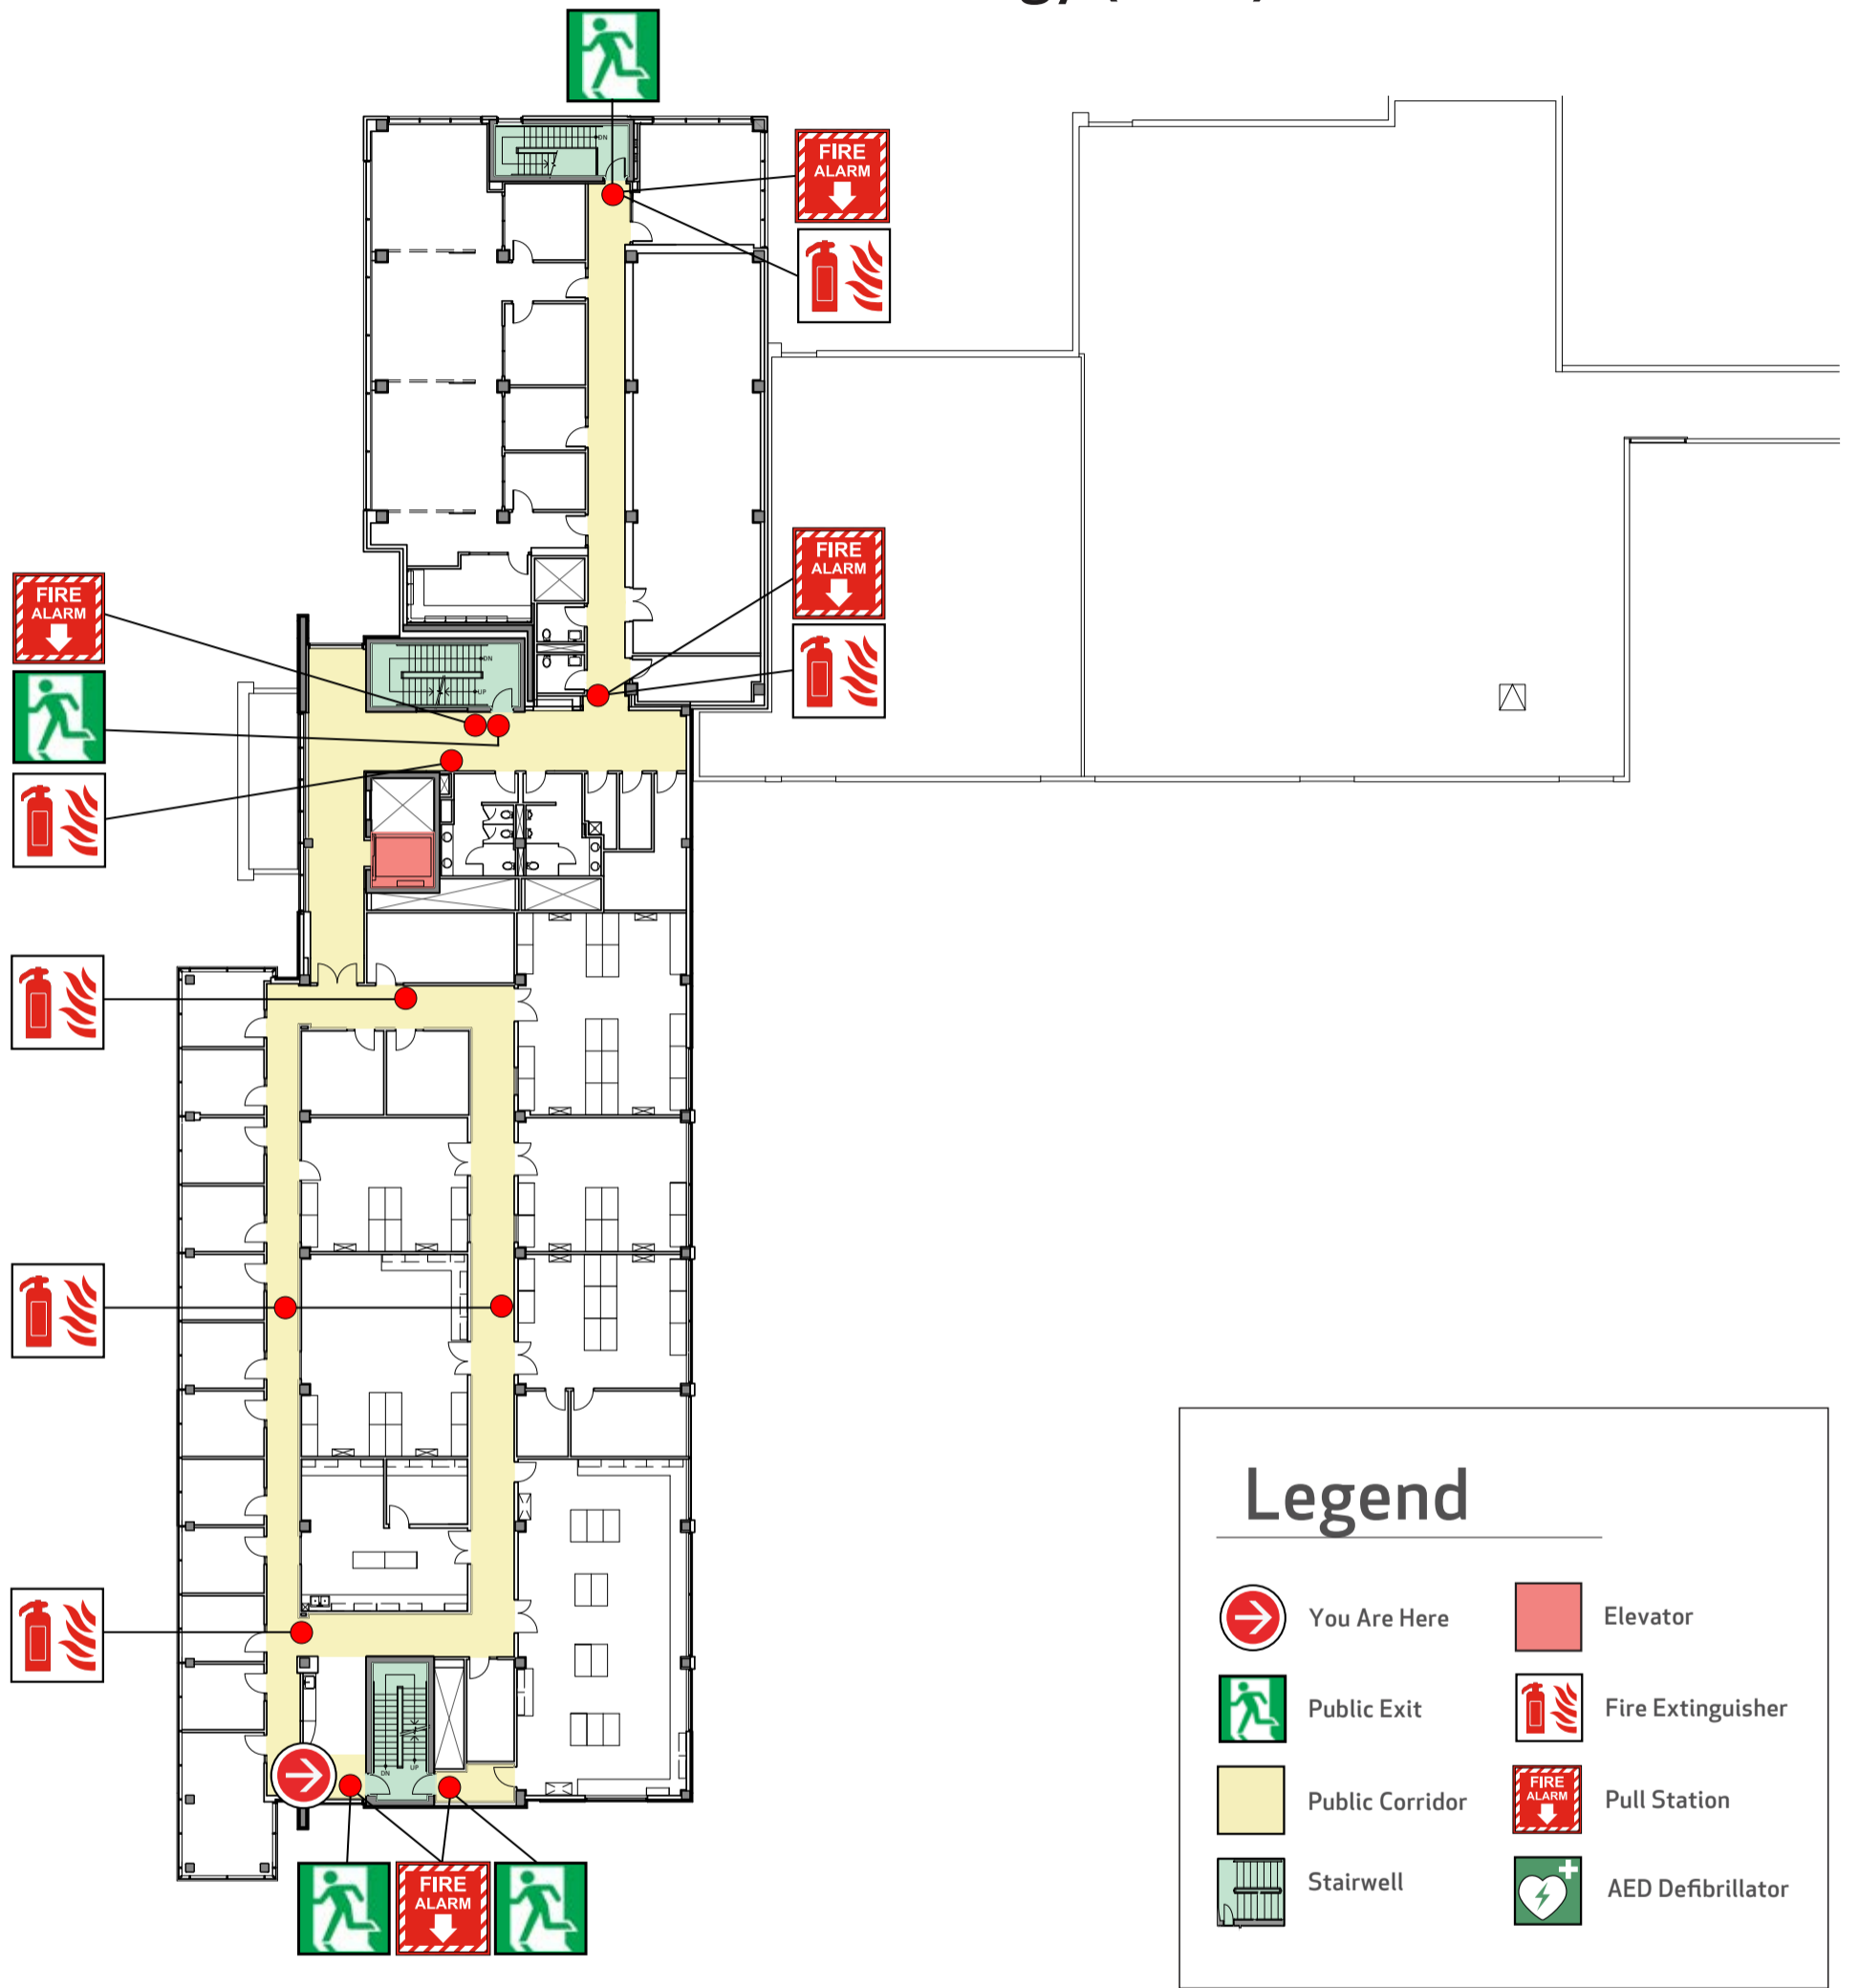

Emergency Evacuation Map Calgary Centre for Innovative Technology (CCIT) - Level 3