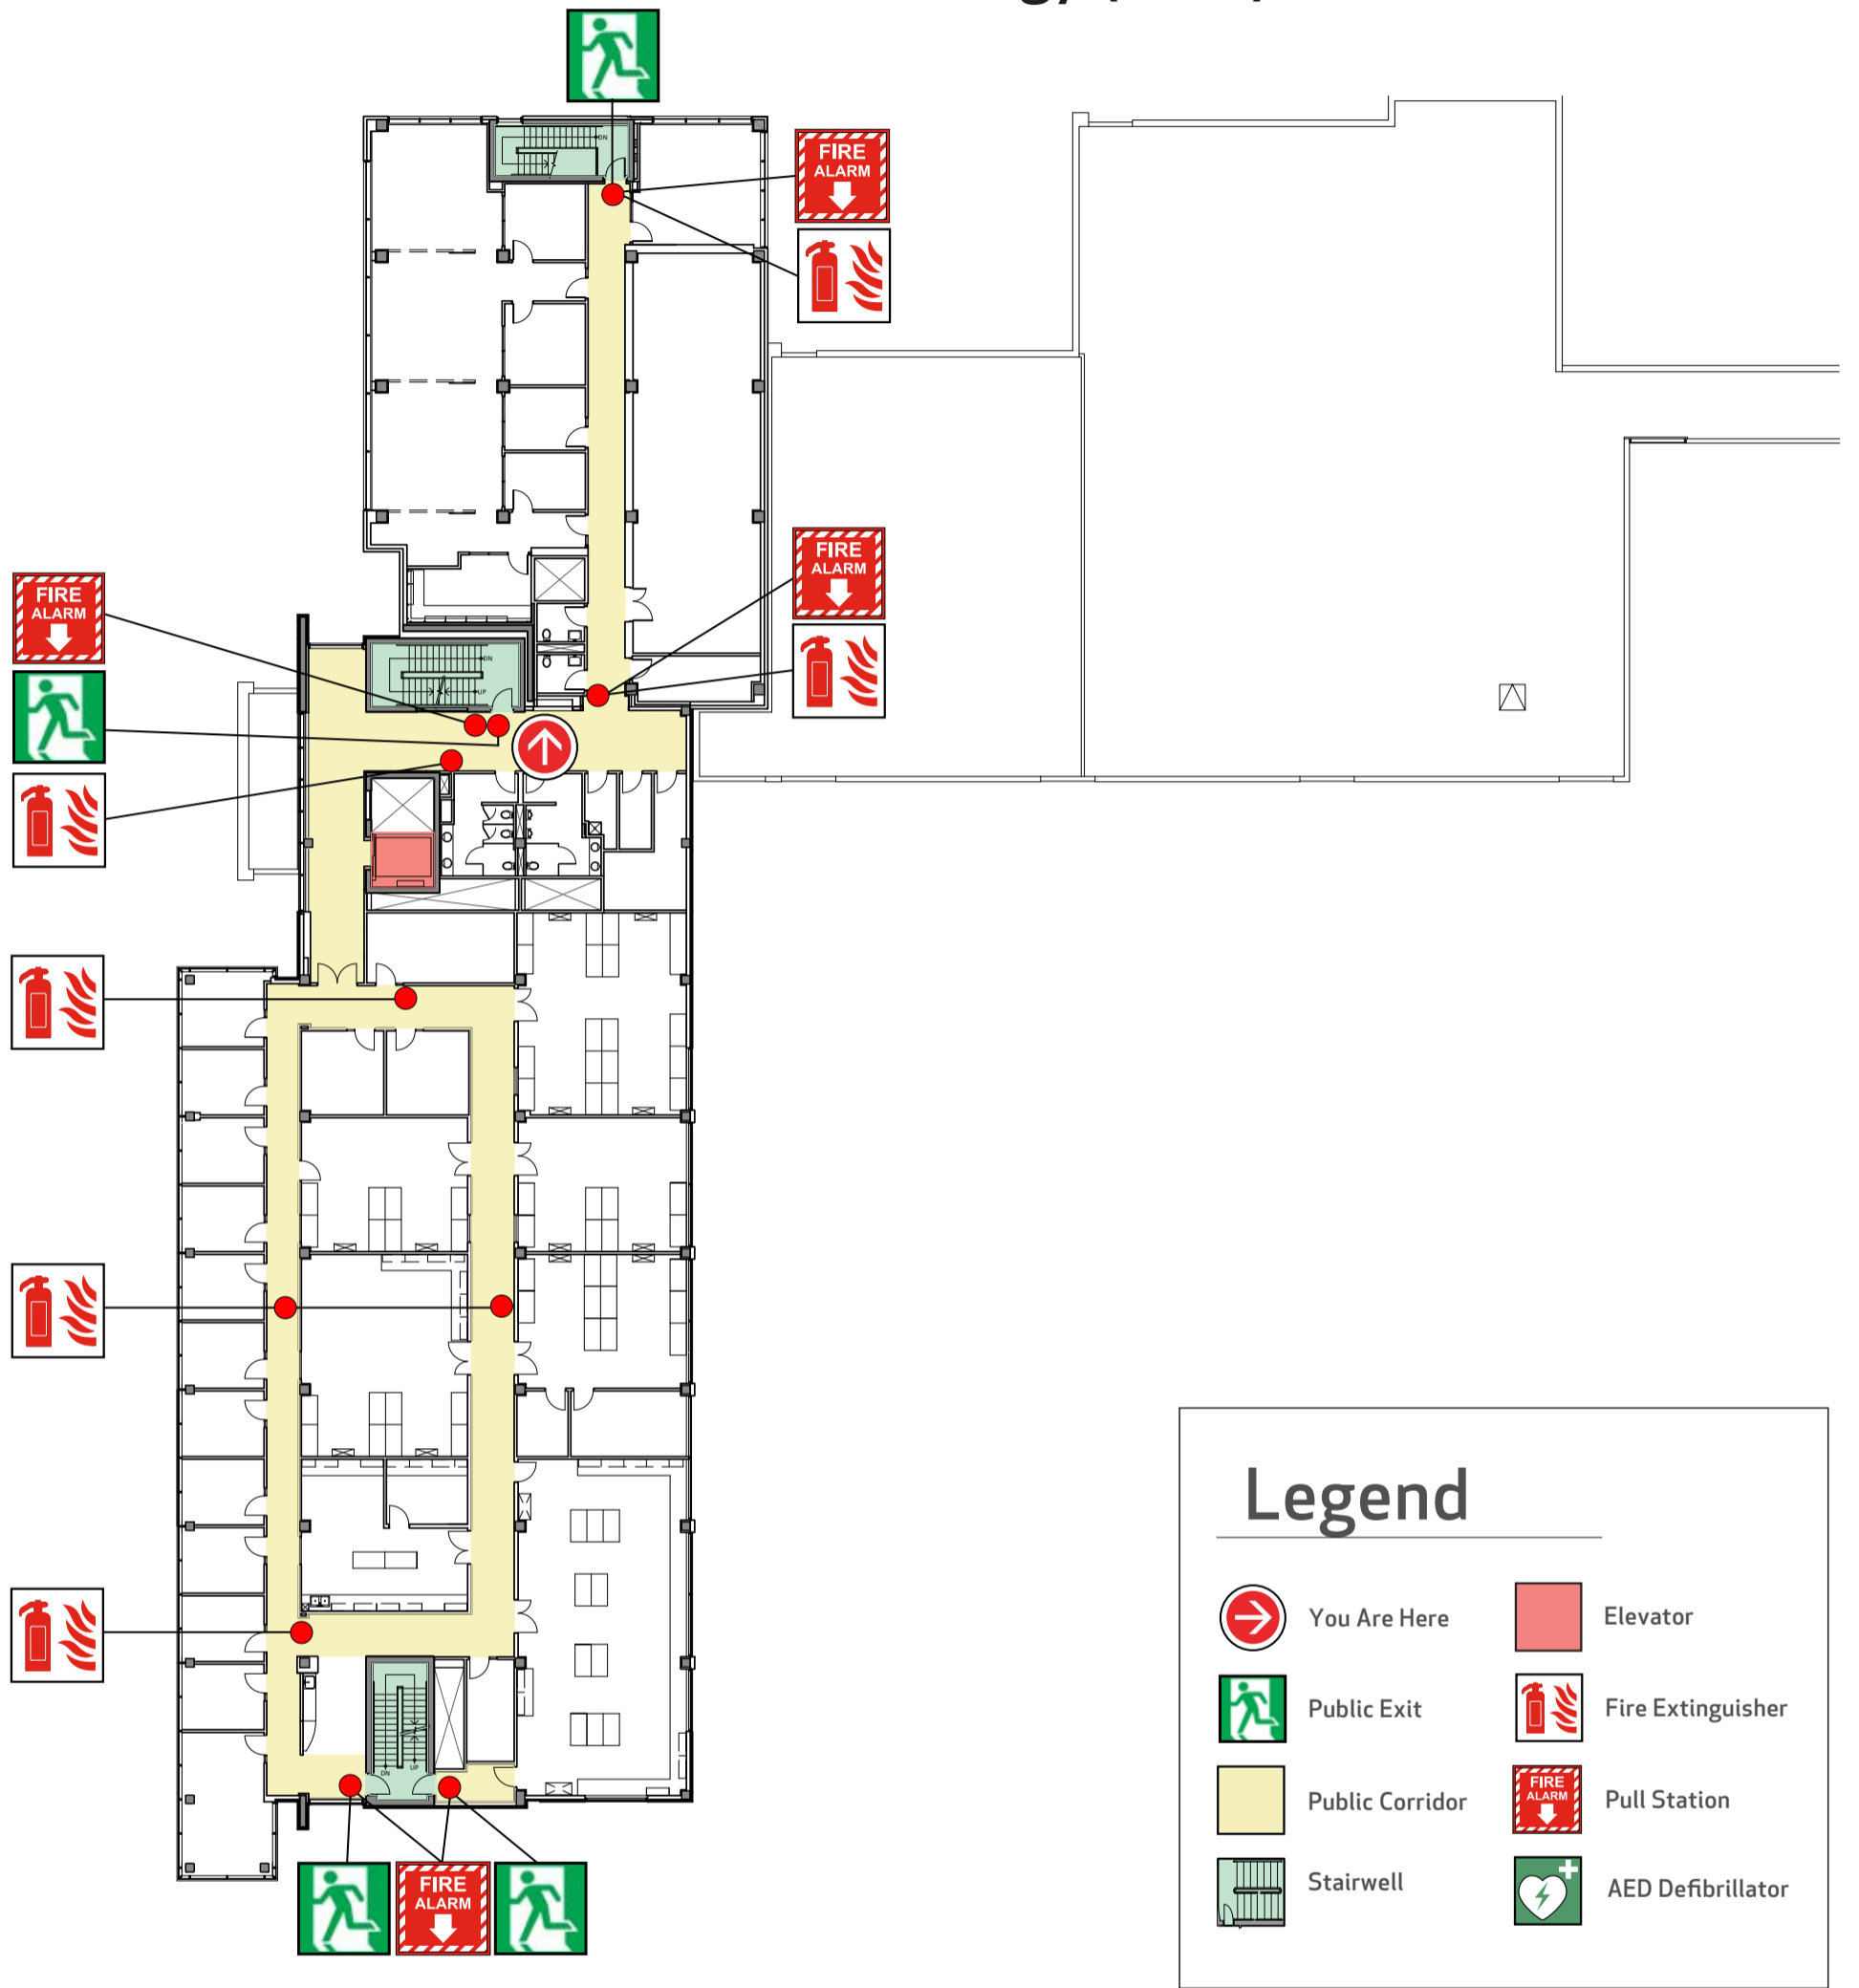

Emergency Evacuation Map Calgary Centre for Innovative Technology (CCIT) - Level 3