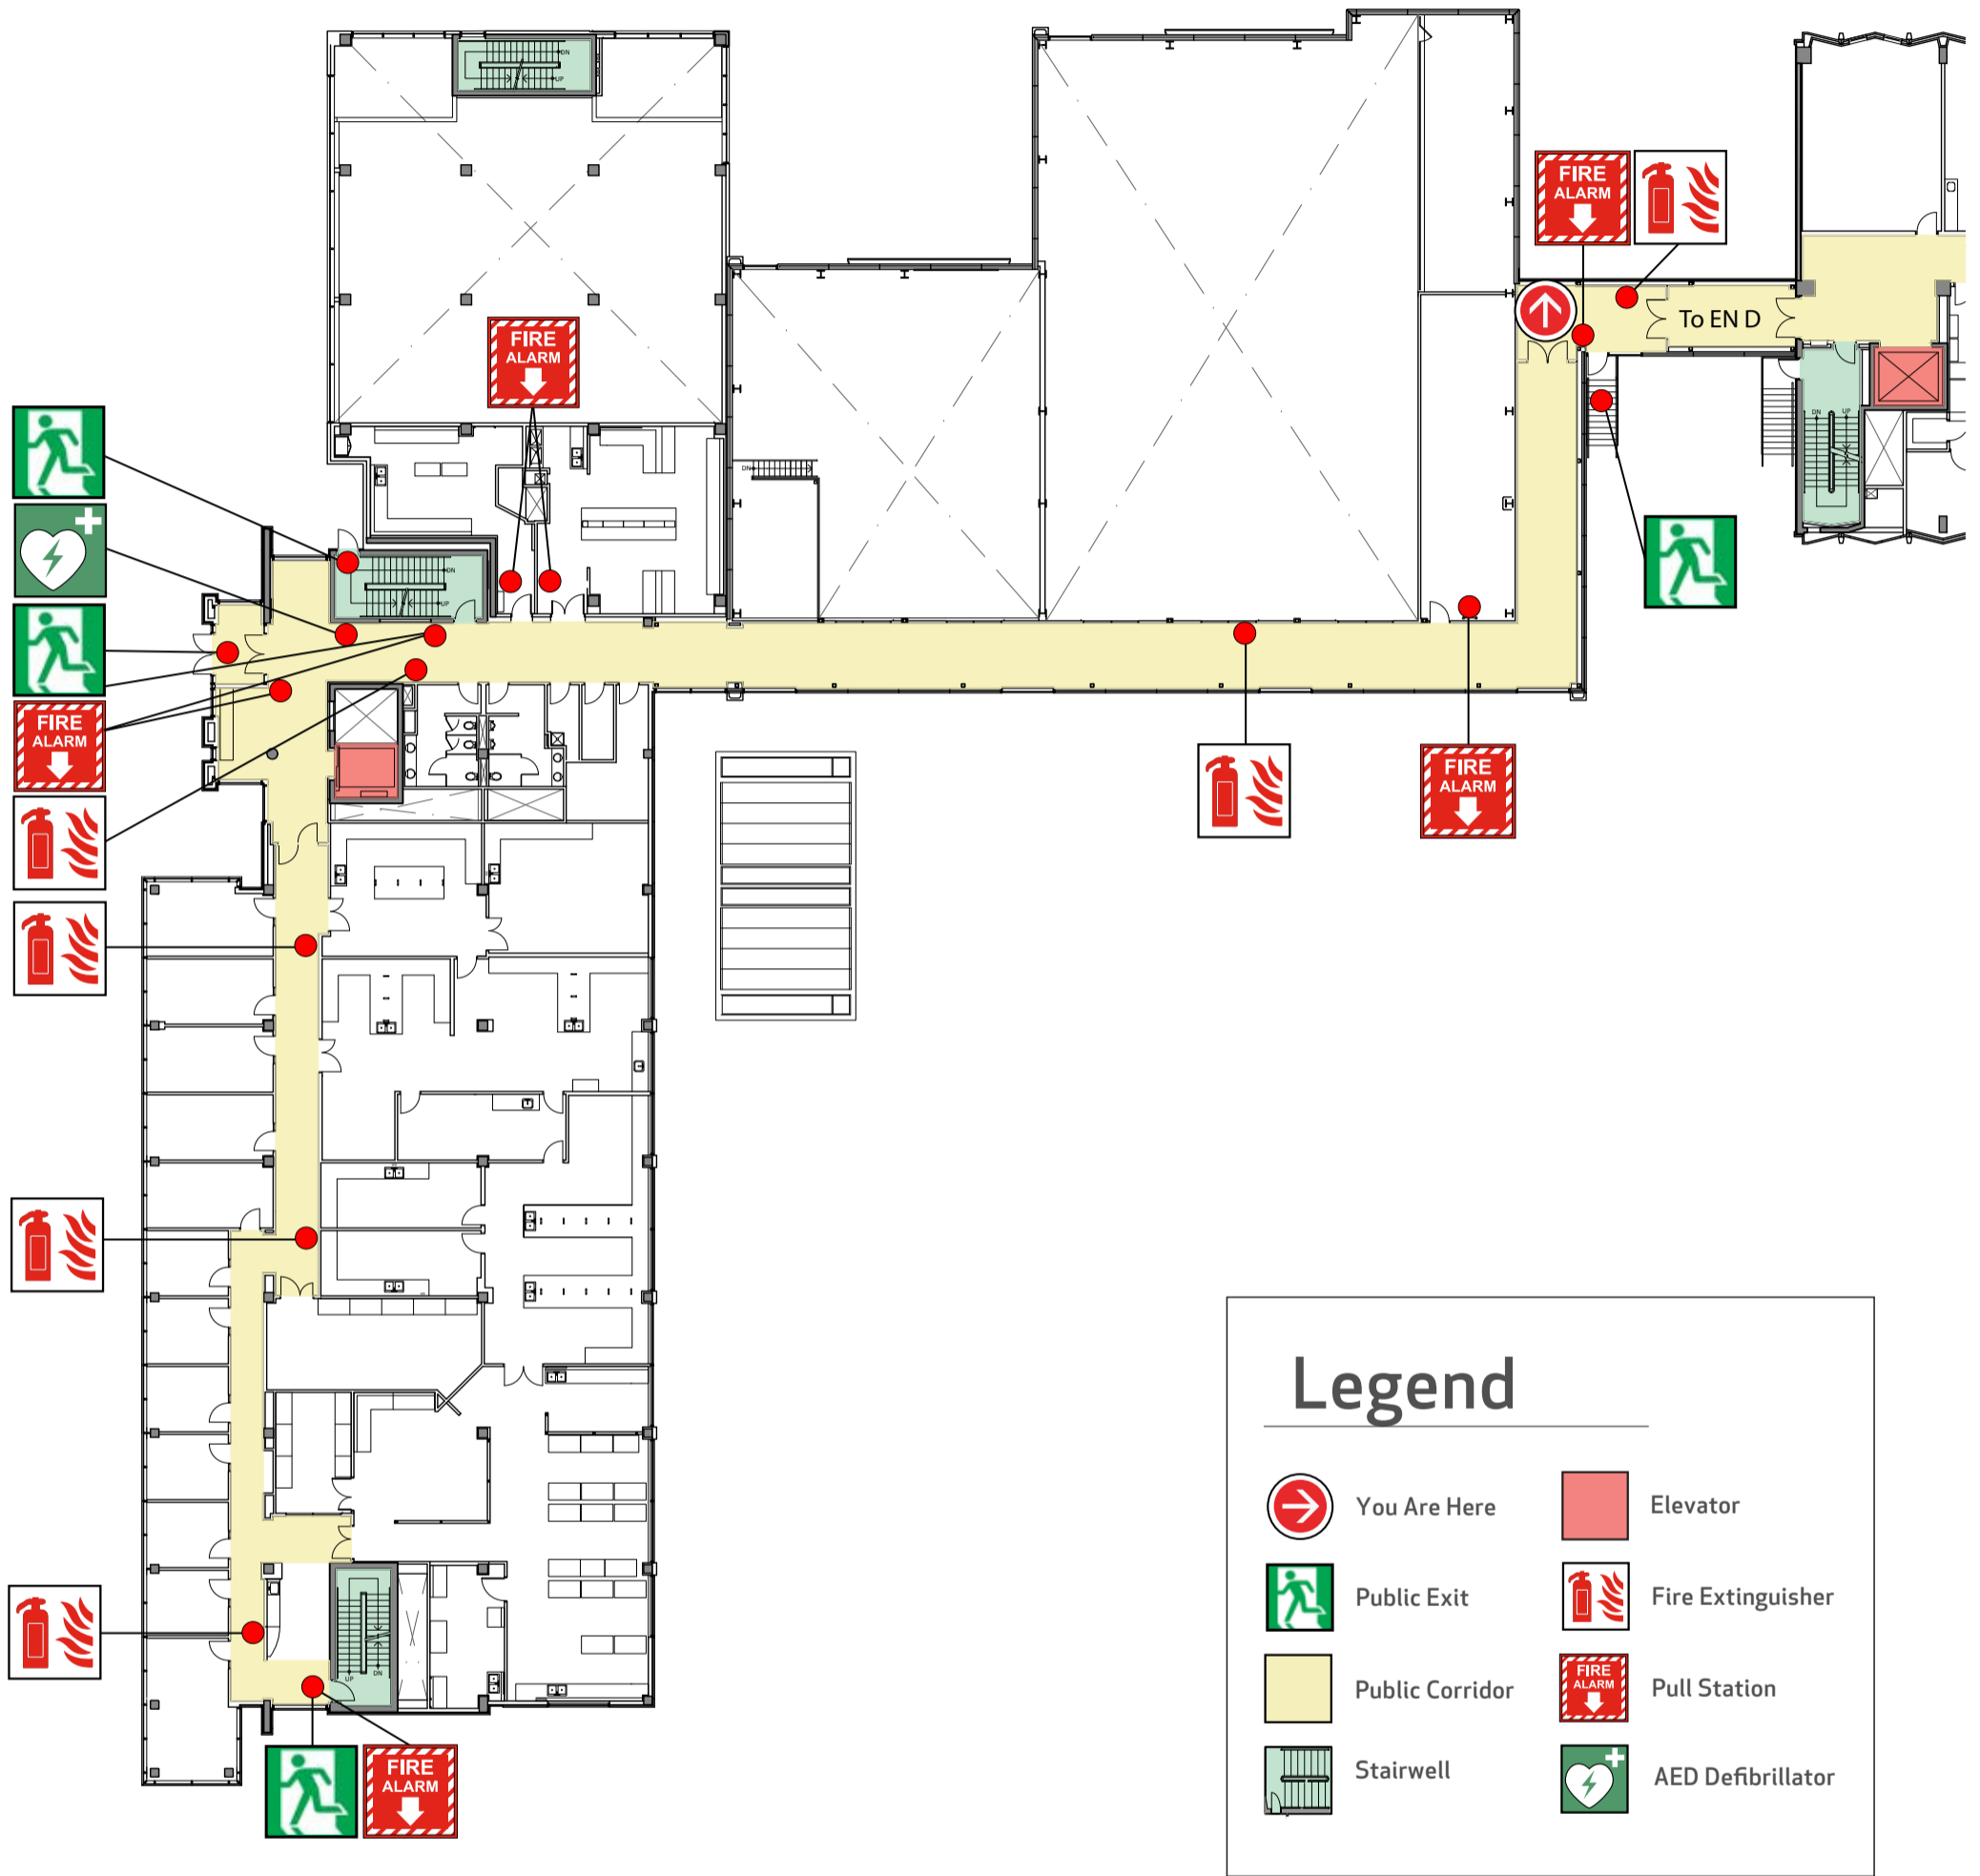

Assembly Point

MacEwan Student Centre (MSC)

Emergency Evacuation Map Calgary Centre for Innovative Technology (CCIT) - Level 1

Legend

	You Are Here		Elevator
	Public Exit		Fire Extinguisher
	Public Corridor		Pull Station
	Stairwell		AED Defibrillator