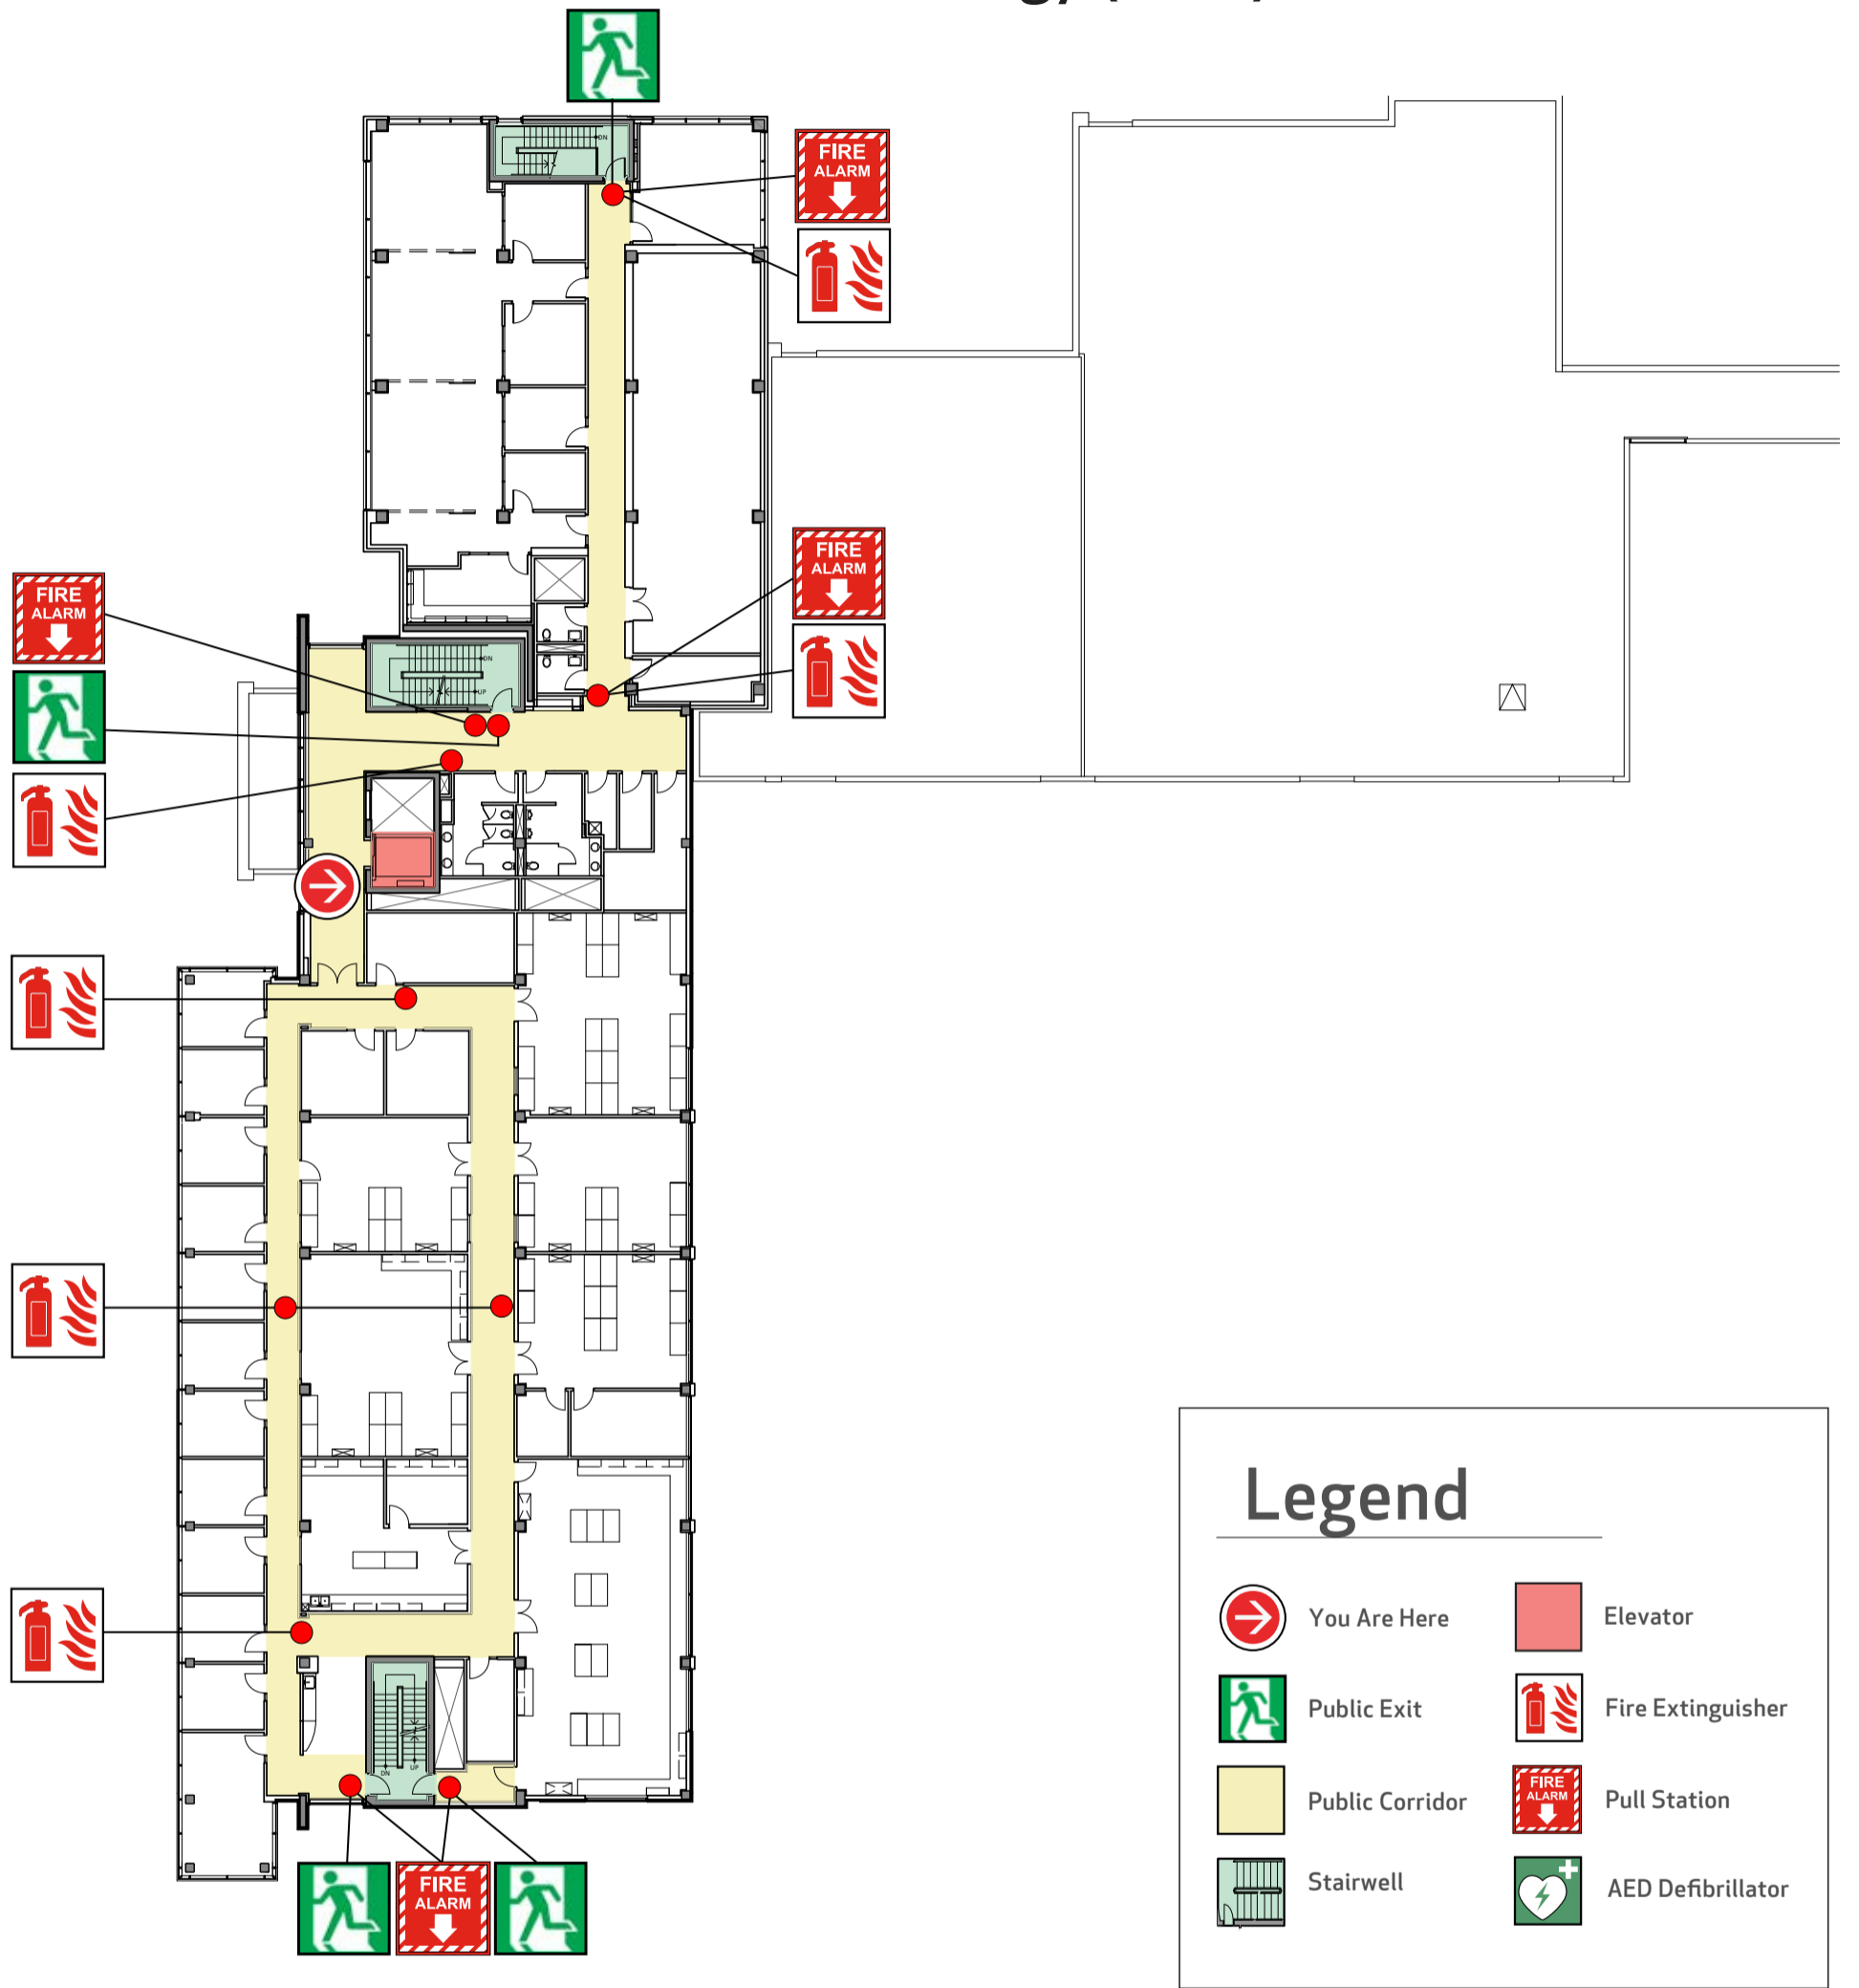

Emergency Evacuation Map Calgary Centre for Innovative Technology (CCIT) - Level 3