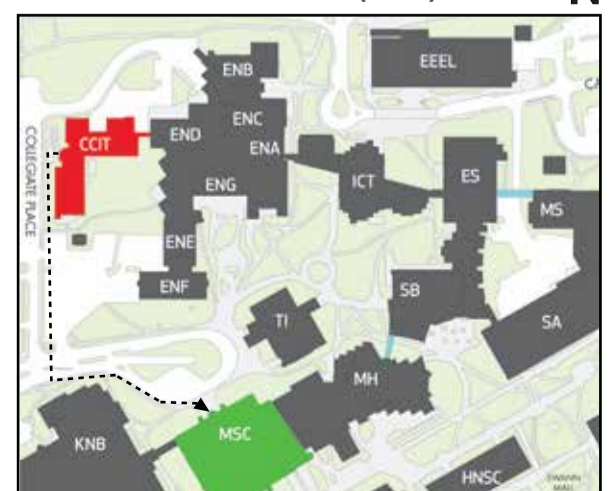

Assembly Point

MacEwan Student Centre (MSC)

Emergency Evacuation Map Calgary Centre for Innovative Technology (CCIT) - Basement B1

Legend

	You Are Here		Elevator
	Public Exit		Fire Extinguisher
	Public Corridor		Pull Station
	Stairwell		AED Defibrillator

Assembly Point

MacEwan Student Centre (MSC)

Emergency Evacuation Map Calgary Centre for Innovative Technology (CCIT) - Level 1

Legend

	You Are Here		Elevator
	Public Exit		Fire Extinguisher
	Public Corridor		Pull Station
	Stairwell		AED Defibrillator