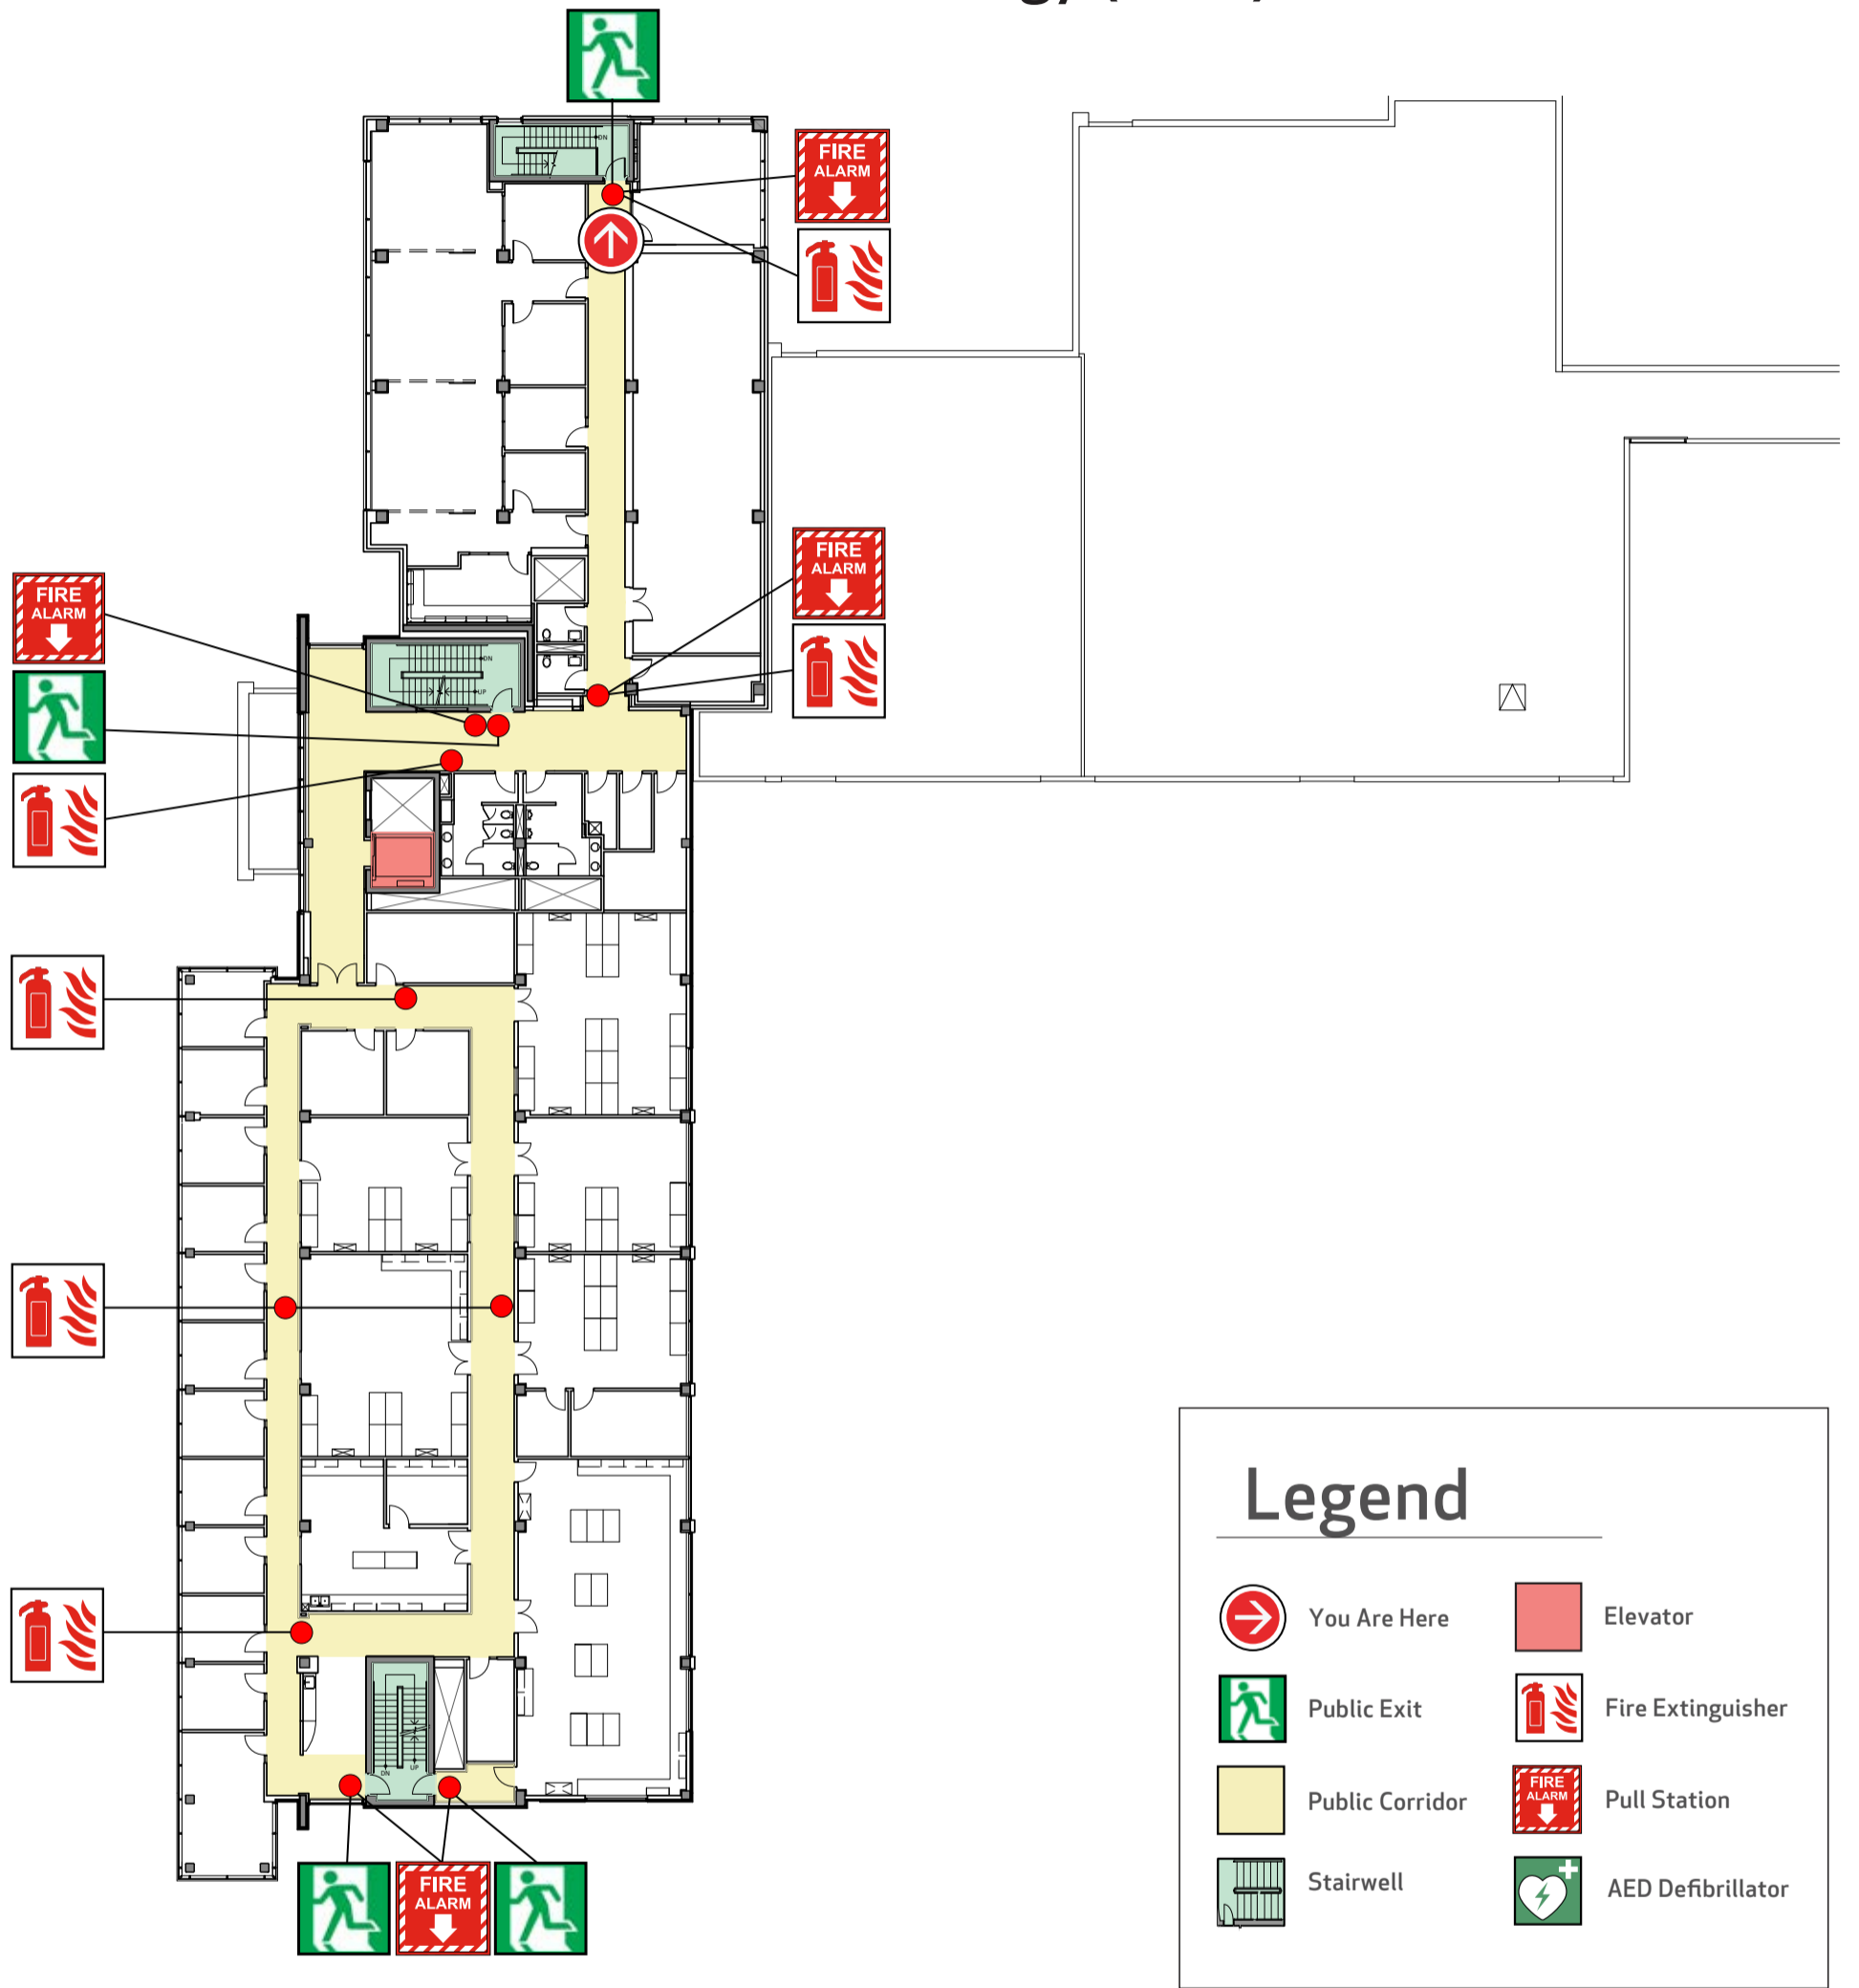

Assembly Point

MacEwan Student Centre (MSC)

Emergency Evacuation Map Calgary Centre for Innovative Technology (CCIT) - Level 3

Legend

	You Are Here		Elevator
	Public Exit		Fire Extinguisher
	Public Corridor		Pull Station
	Stairwell		AED Defibrillator