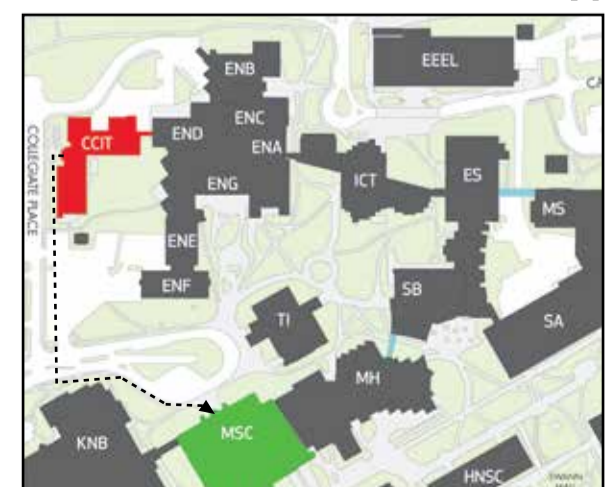

Assembly Point

MacEwan Student Centre (MSC)