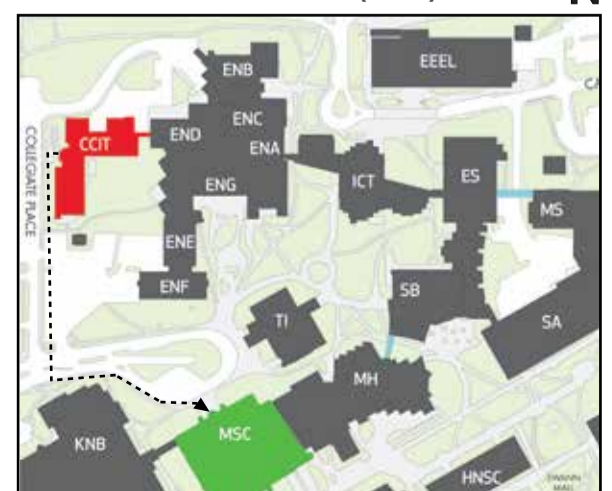

Assembly Point

MacEwan Student Centre (MSC)

Emergency Evacuation Map Calgary Centre for Innovative Technology (CCIT) - Basement B1

Legend

	You Are Here		Elevator
	Public Exit		Fire Extinguisher
	Public Corridor		Pull Station
	Stairwell		AED Defibrillator