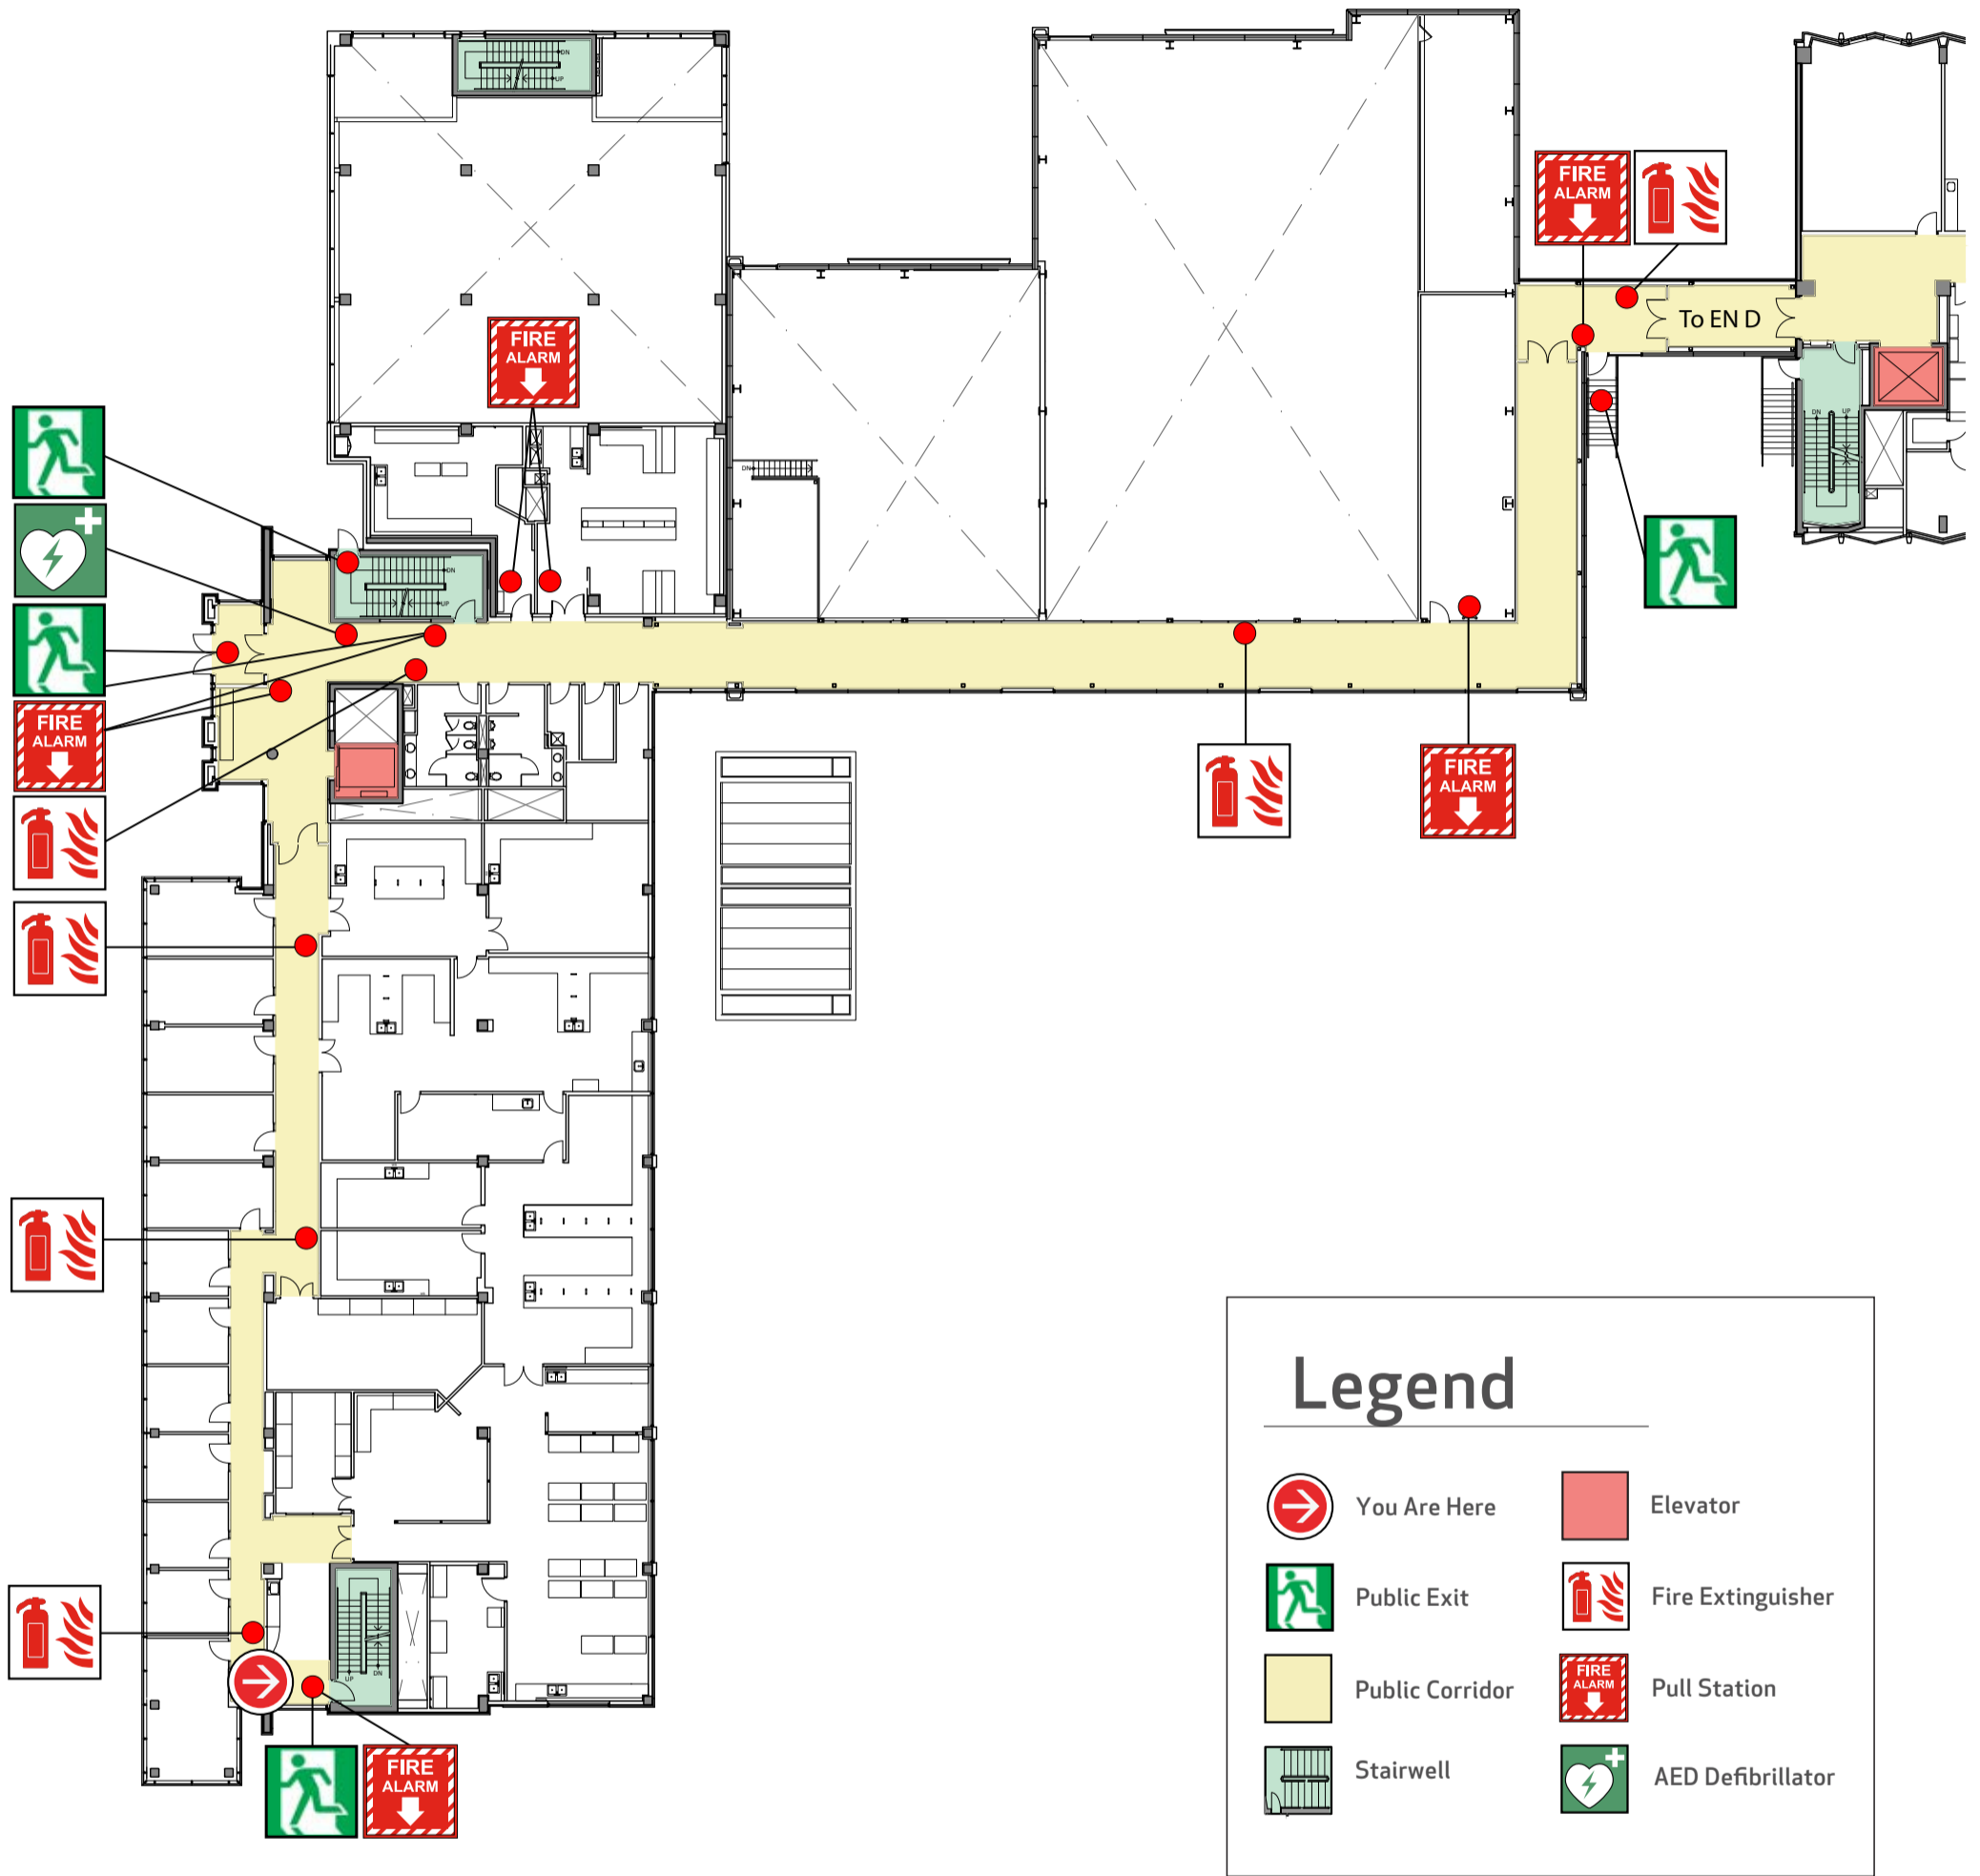

Assembly Point

MacEwan Student Centre (MSC)

Emergency Evacuation Map Calgary Centre for Innovative Technology (CCIT) - Level 1

Legend

	You Are Here		Elevator
	Public Exit		Fire Extinguisher
	Public Corridor		Pull Station
	Stairwell		AED Defibrillator