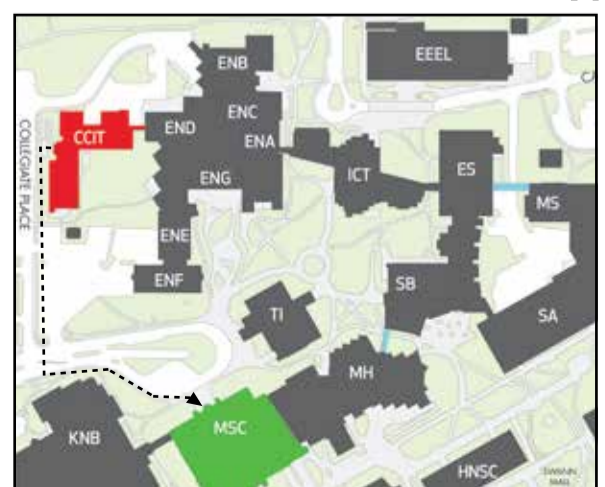

Emergency Evacuation Map

Calgary Centre for Innovative Technology (CCIT) - Basement B2

Legend

	You Are Here		Elevator
	Public Exit		Fire Extinguisher
	Public Corridor		Pull Station
	Stairwell		AED Defibrillator

Assembly Point

MacEwan Student Centre (MSC)

Emergency Evacuation Map Calgary Centre for Innovative Technology (CCIT) - Basement B1

Legend

	You Are Here		Elevator
	Public Exit		Fire Extinguisher
	Public Corridor		Pull Station
	Stairwell		AED Defibrillator