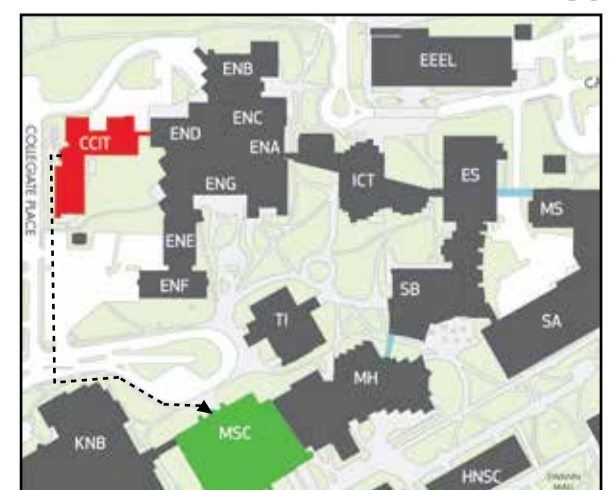

Assembly Point

MacEwan Student Centre (MSC)

Emergency Evacuation Map Calgary Centre for Innovative Technology (CCIT) - Level 3

Emergency Evacuation Procedures

- Activate the **NEAREST FIRE ALARM PULL STATION**, located along exit path.
- Take coat and keys if immediately available.
- Evacuate building through the nearest exit. Use stairs - **DO NOT USE ELEVATORS**.
- Close all doors along your exit route.
- If directed by wardens, follow their instructions.
- Move away from the building and proceed to the Assembly Point.
- If you have information regarding the emergency call **Campus Security** at **403-220-5333** from a safe location.

Assembly Point

MacEwan Student Centre (MSC)

Emergency Evacuation Map Calgary Centre for Innovative Technology (CCIT) - Level 3

Legend

	You Are Here		Elevator
	Public Exit		Fire Extinguisher
	Public Corridor		Pull Station
	Stairwell		AED Defibrillator