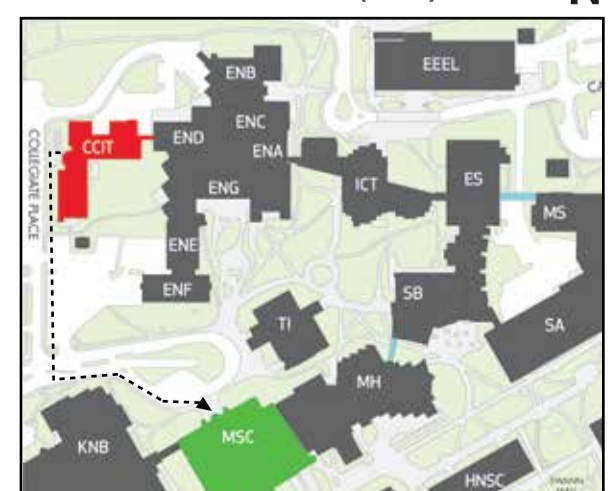

Assembly Point

MacEwan Student Centre (MSC)