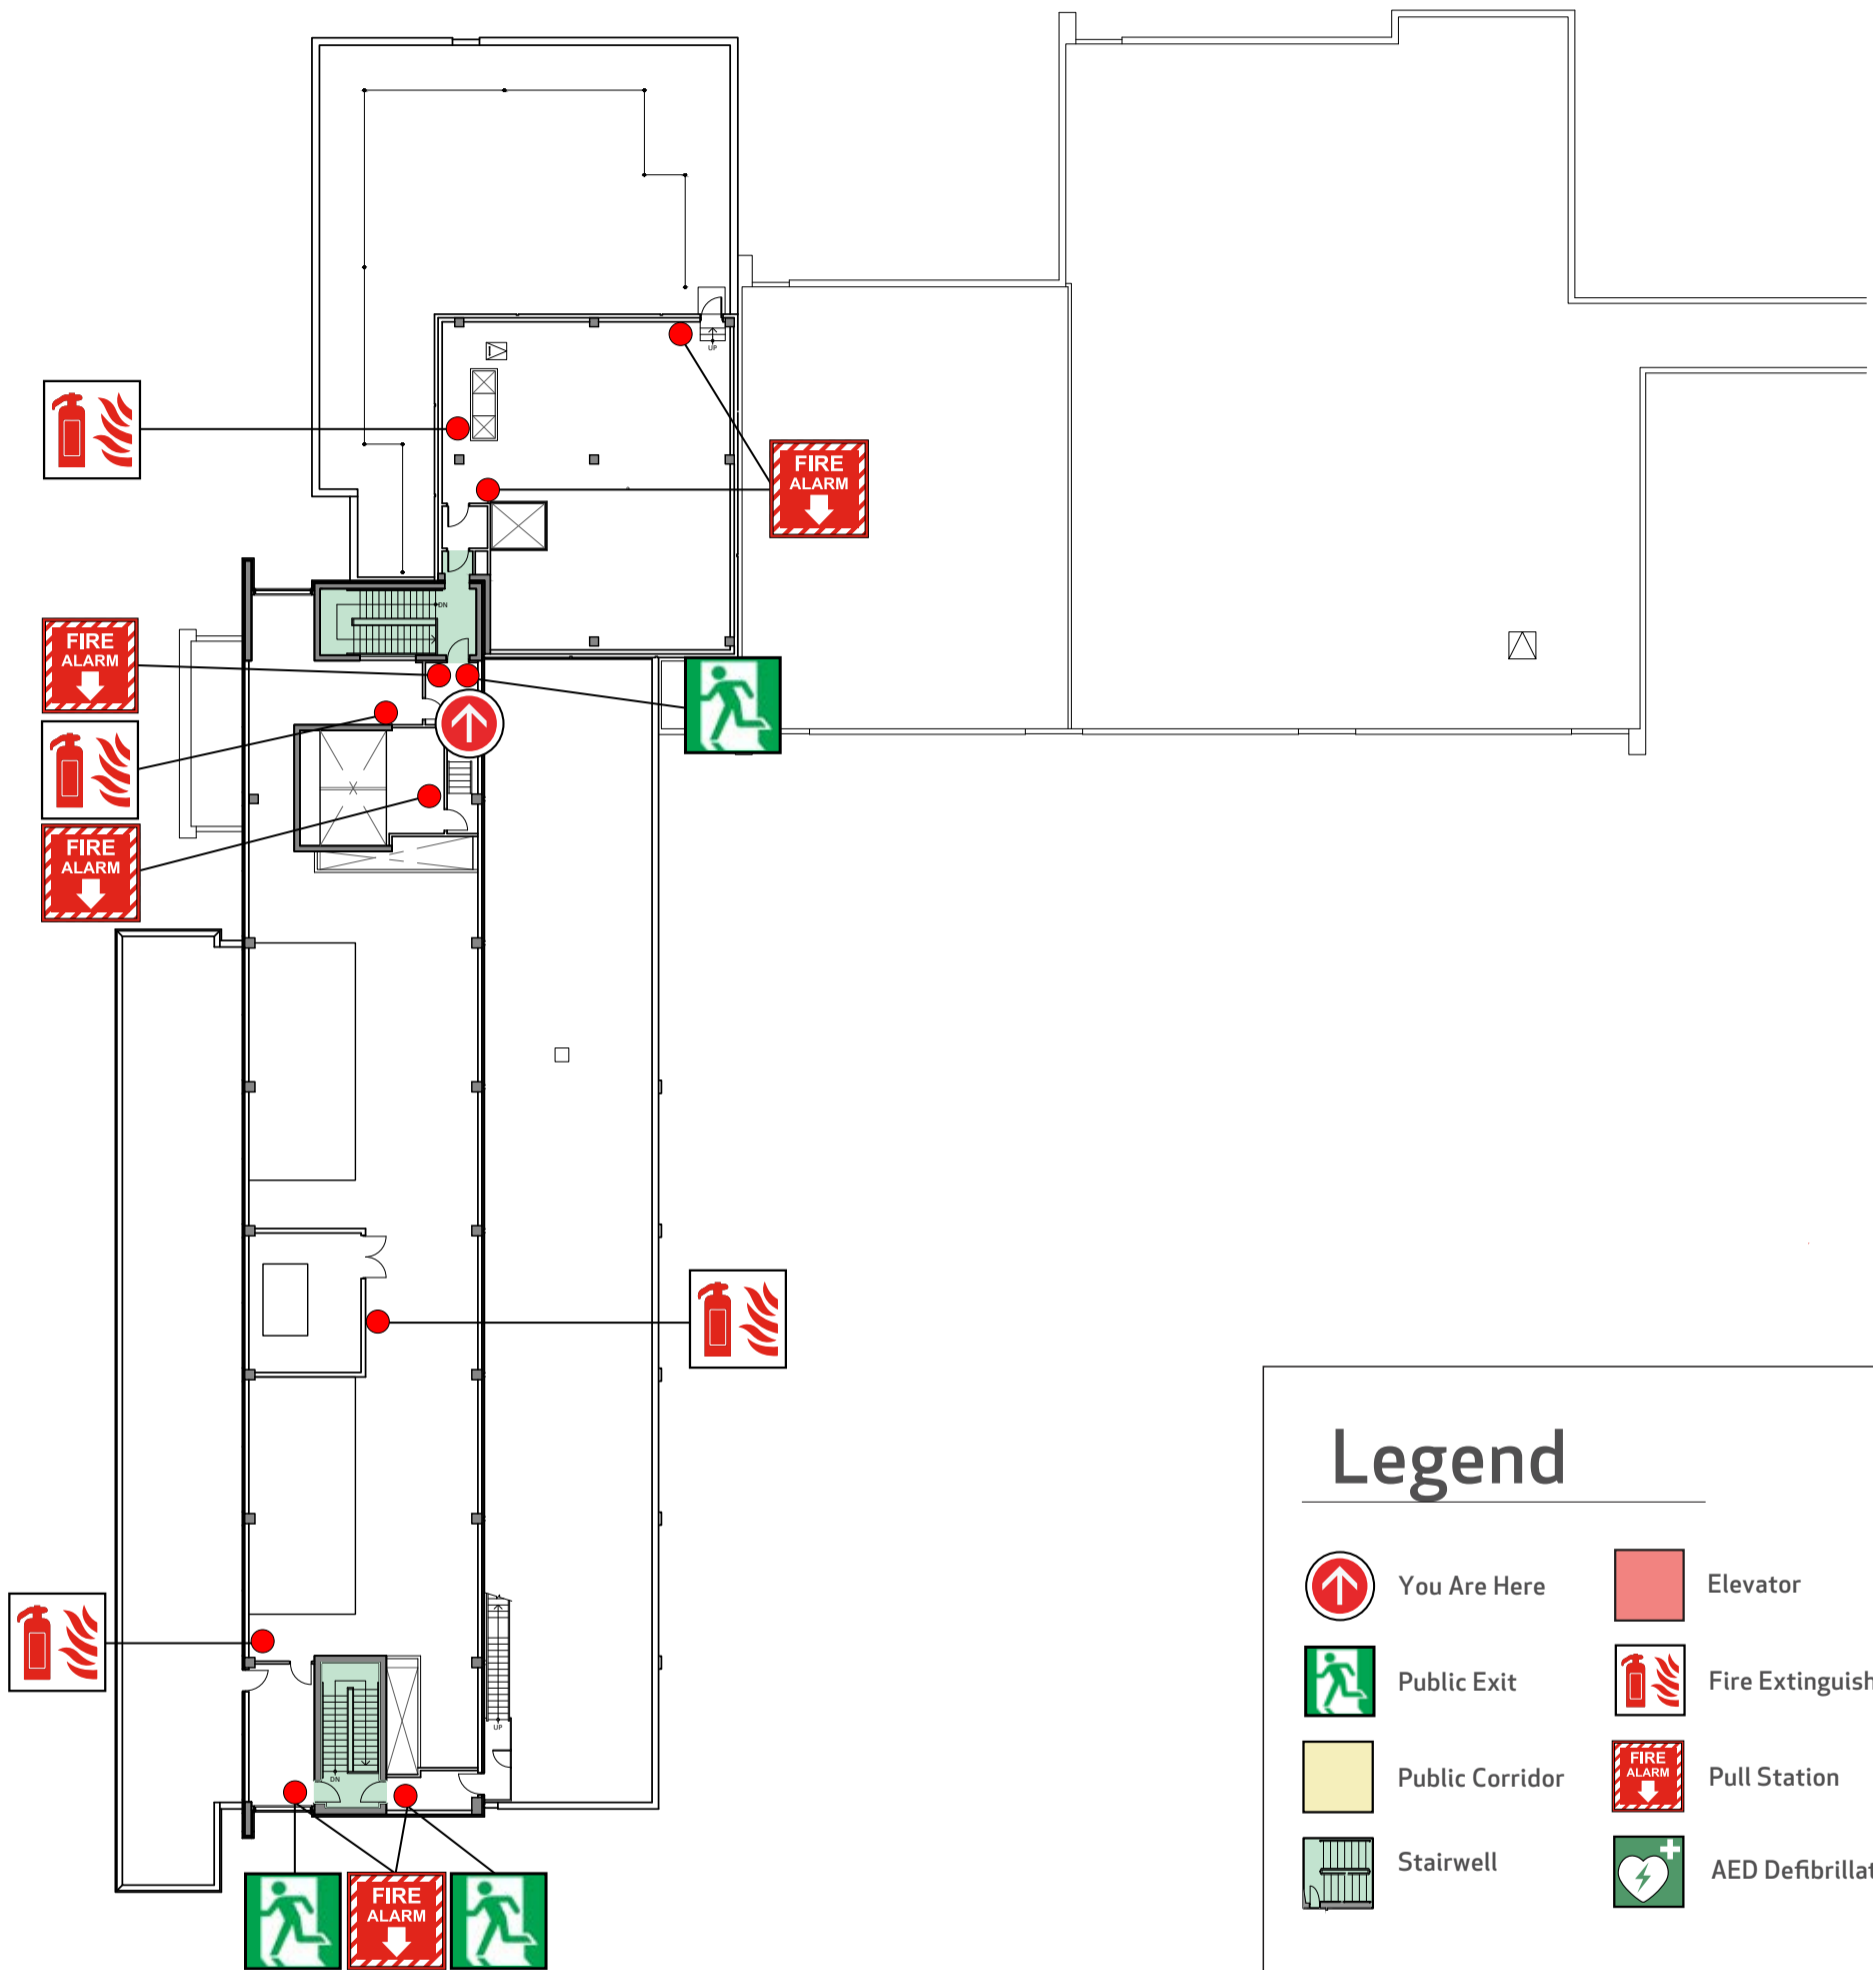

Assembly Point

MacEwan Student Centre (MSC)

Emergency Evacuation Map

Calgary Centre for Innovative Technology (CCIT) - Level 4

Legend

	You Are Here		Elevator
	Public Exit		Fire Extinguisher
	Public Corridor		Pull Station
	Stairwell		AED Defibrillator