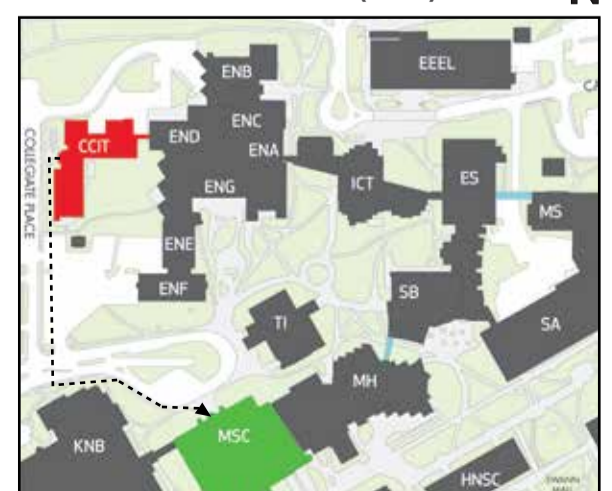

Assembly Point

MacEwan Student Centre (MSC)