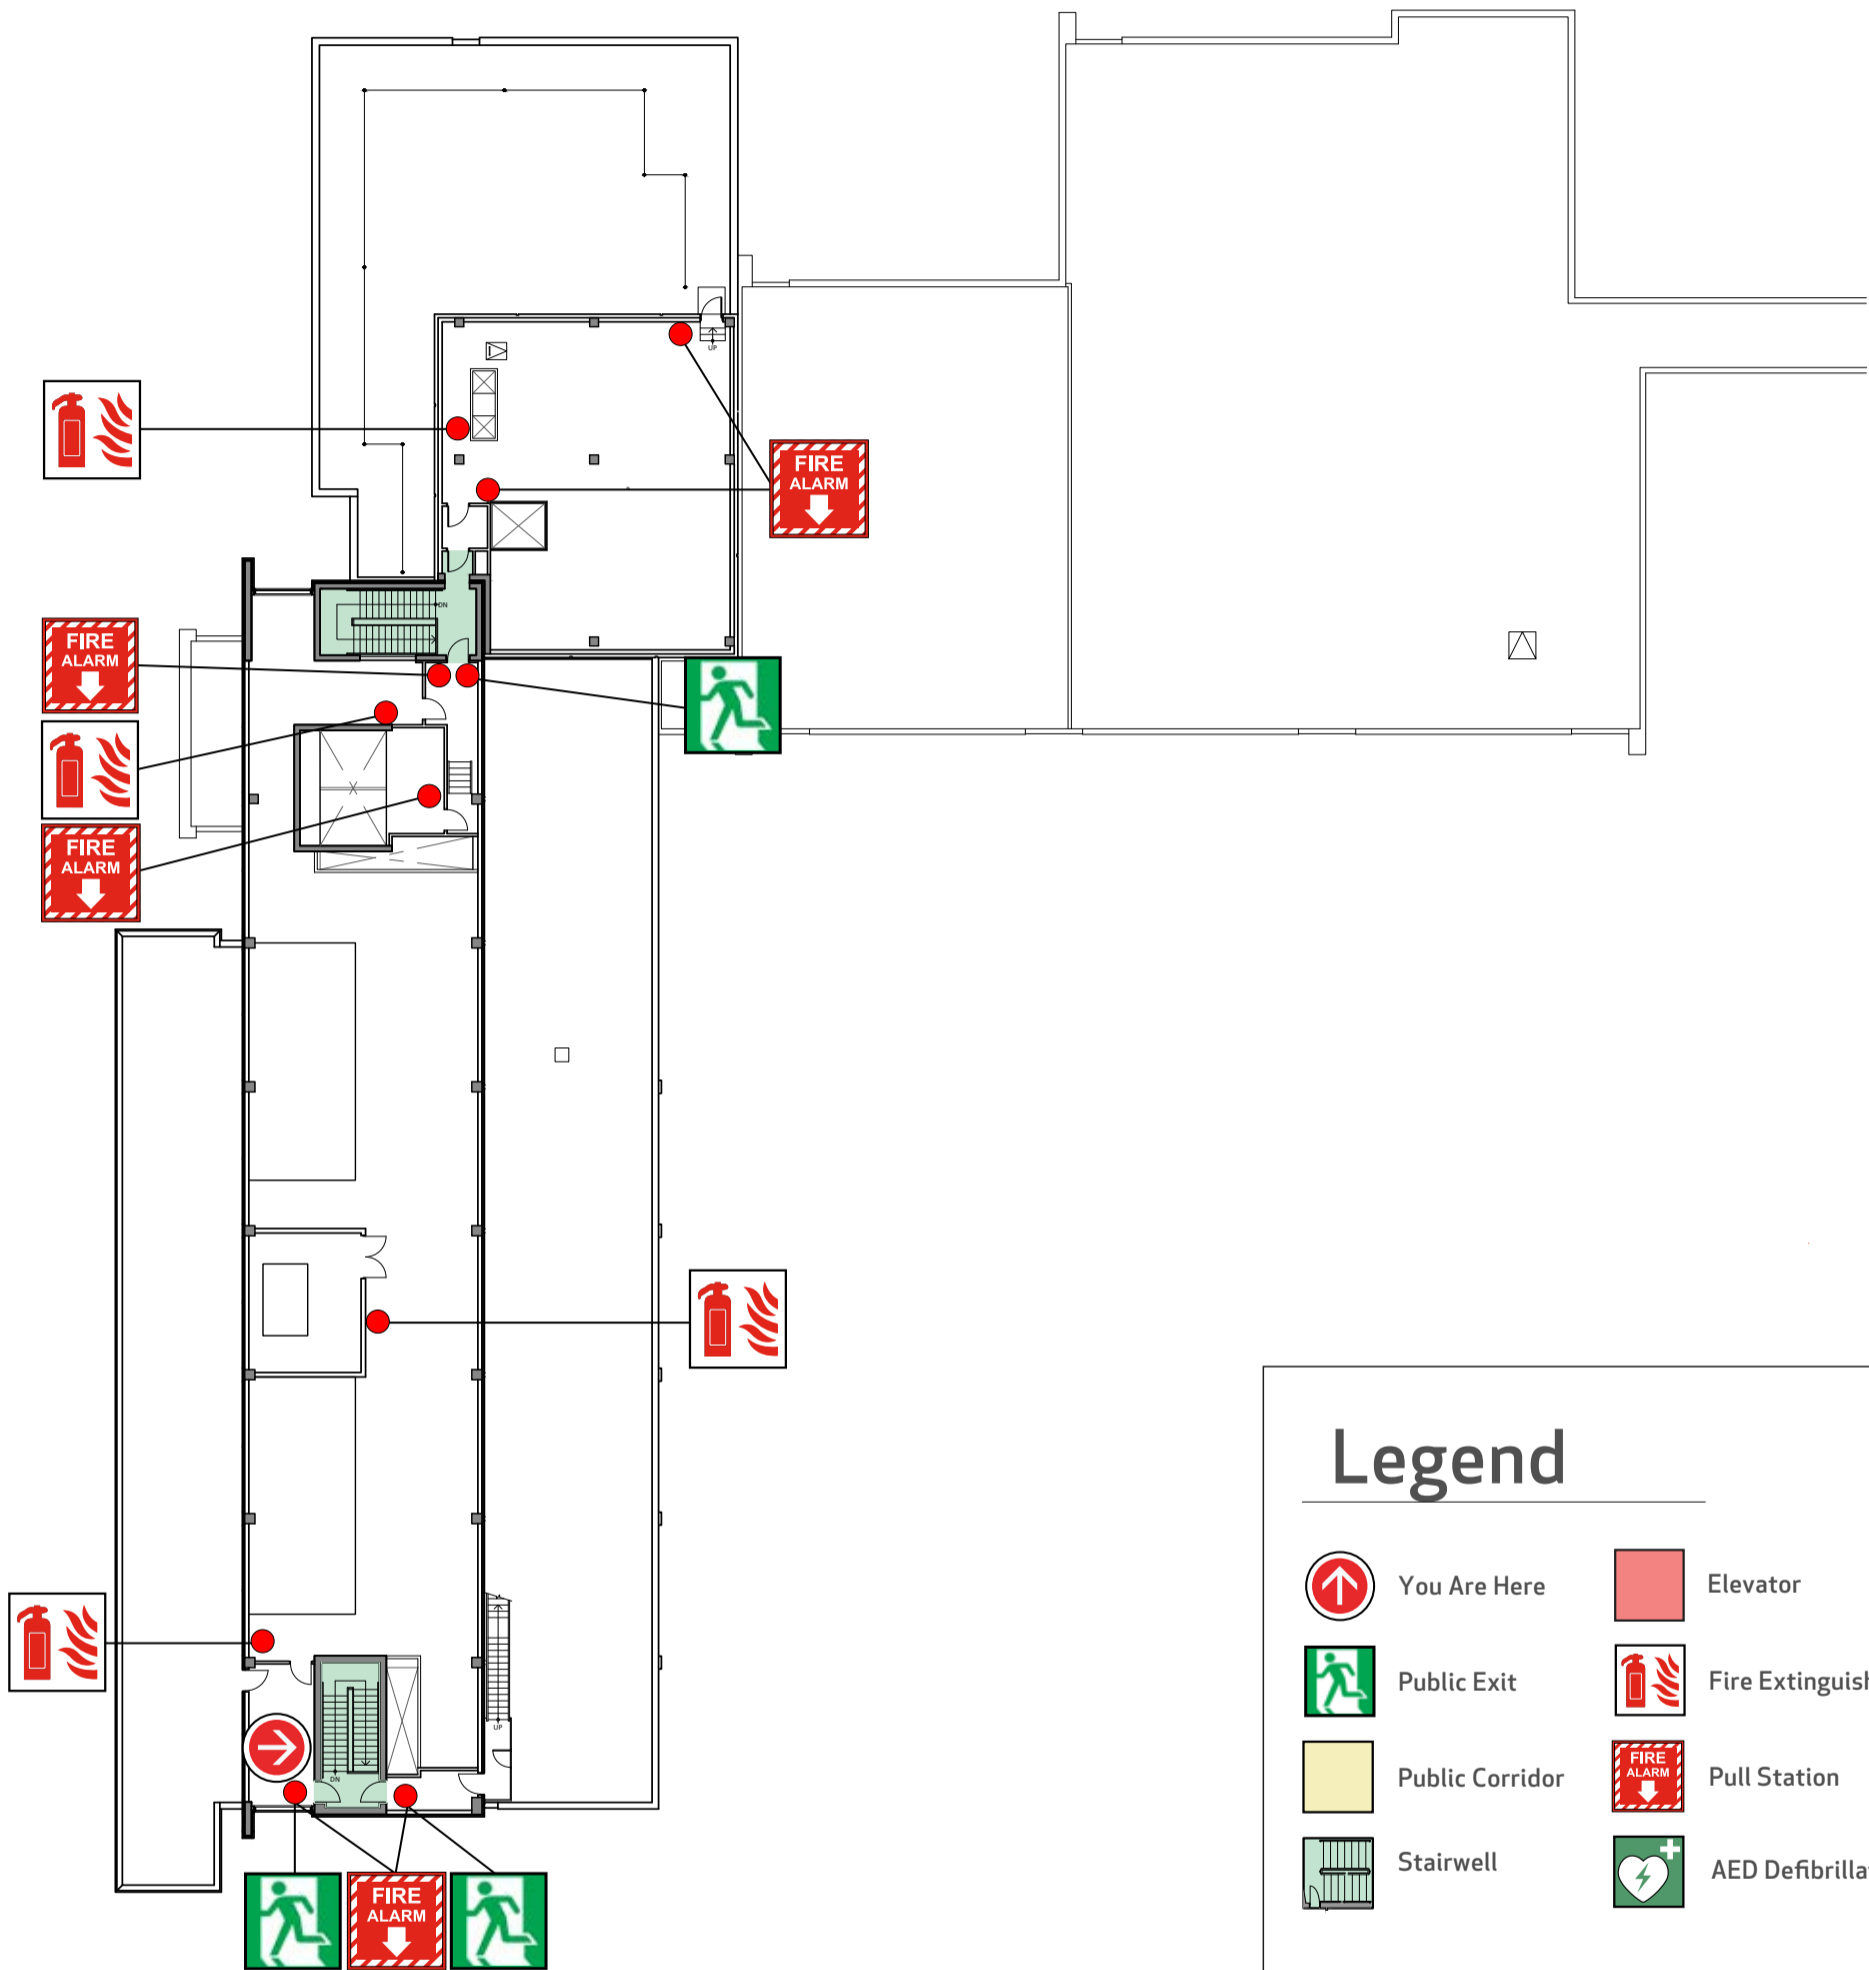

Assembly Point

MacEwan Student Centre (MSC)

Emergency Evacuation Map

Calgary Centre for Innovative Technology (CCIT) - Level 4

Legend

	You Are Here		Elevator
	Public Exit		Fire Extinguisher
	Public Corridor		Pull Station
	Stairwell		AED Defibrillator