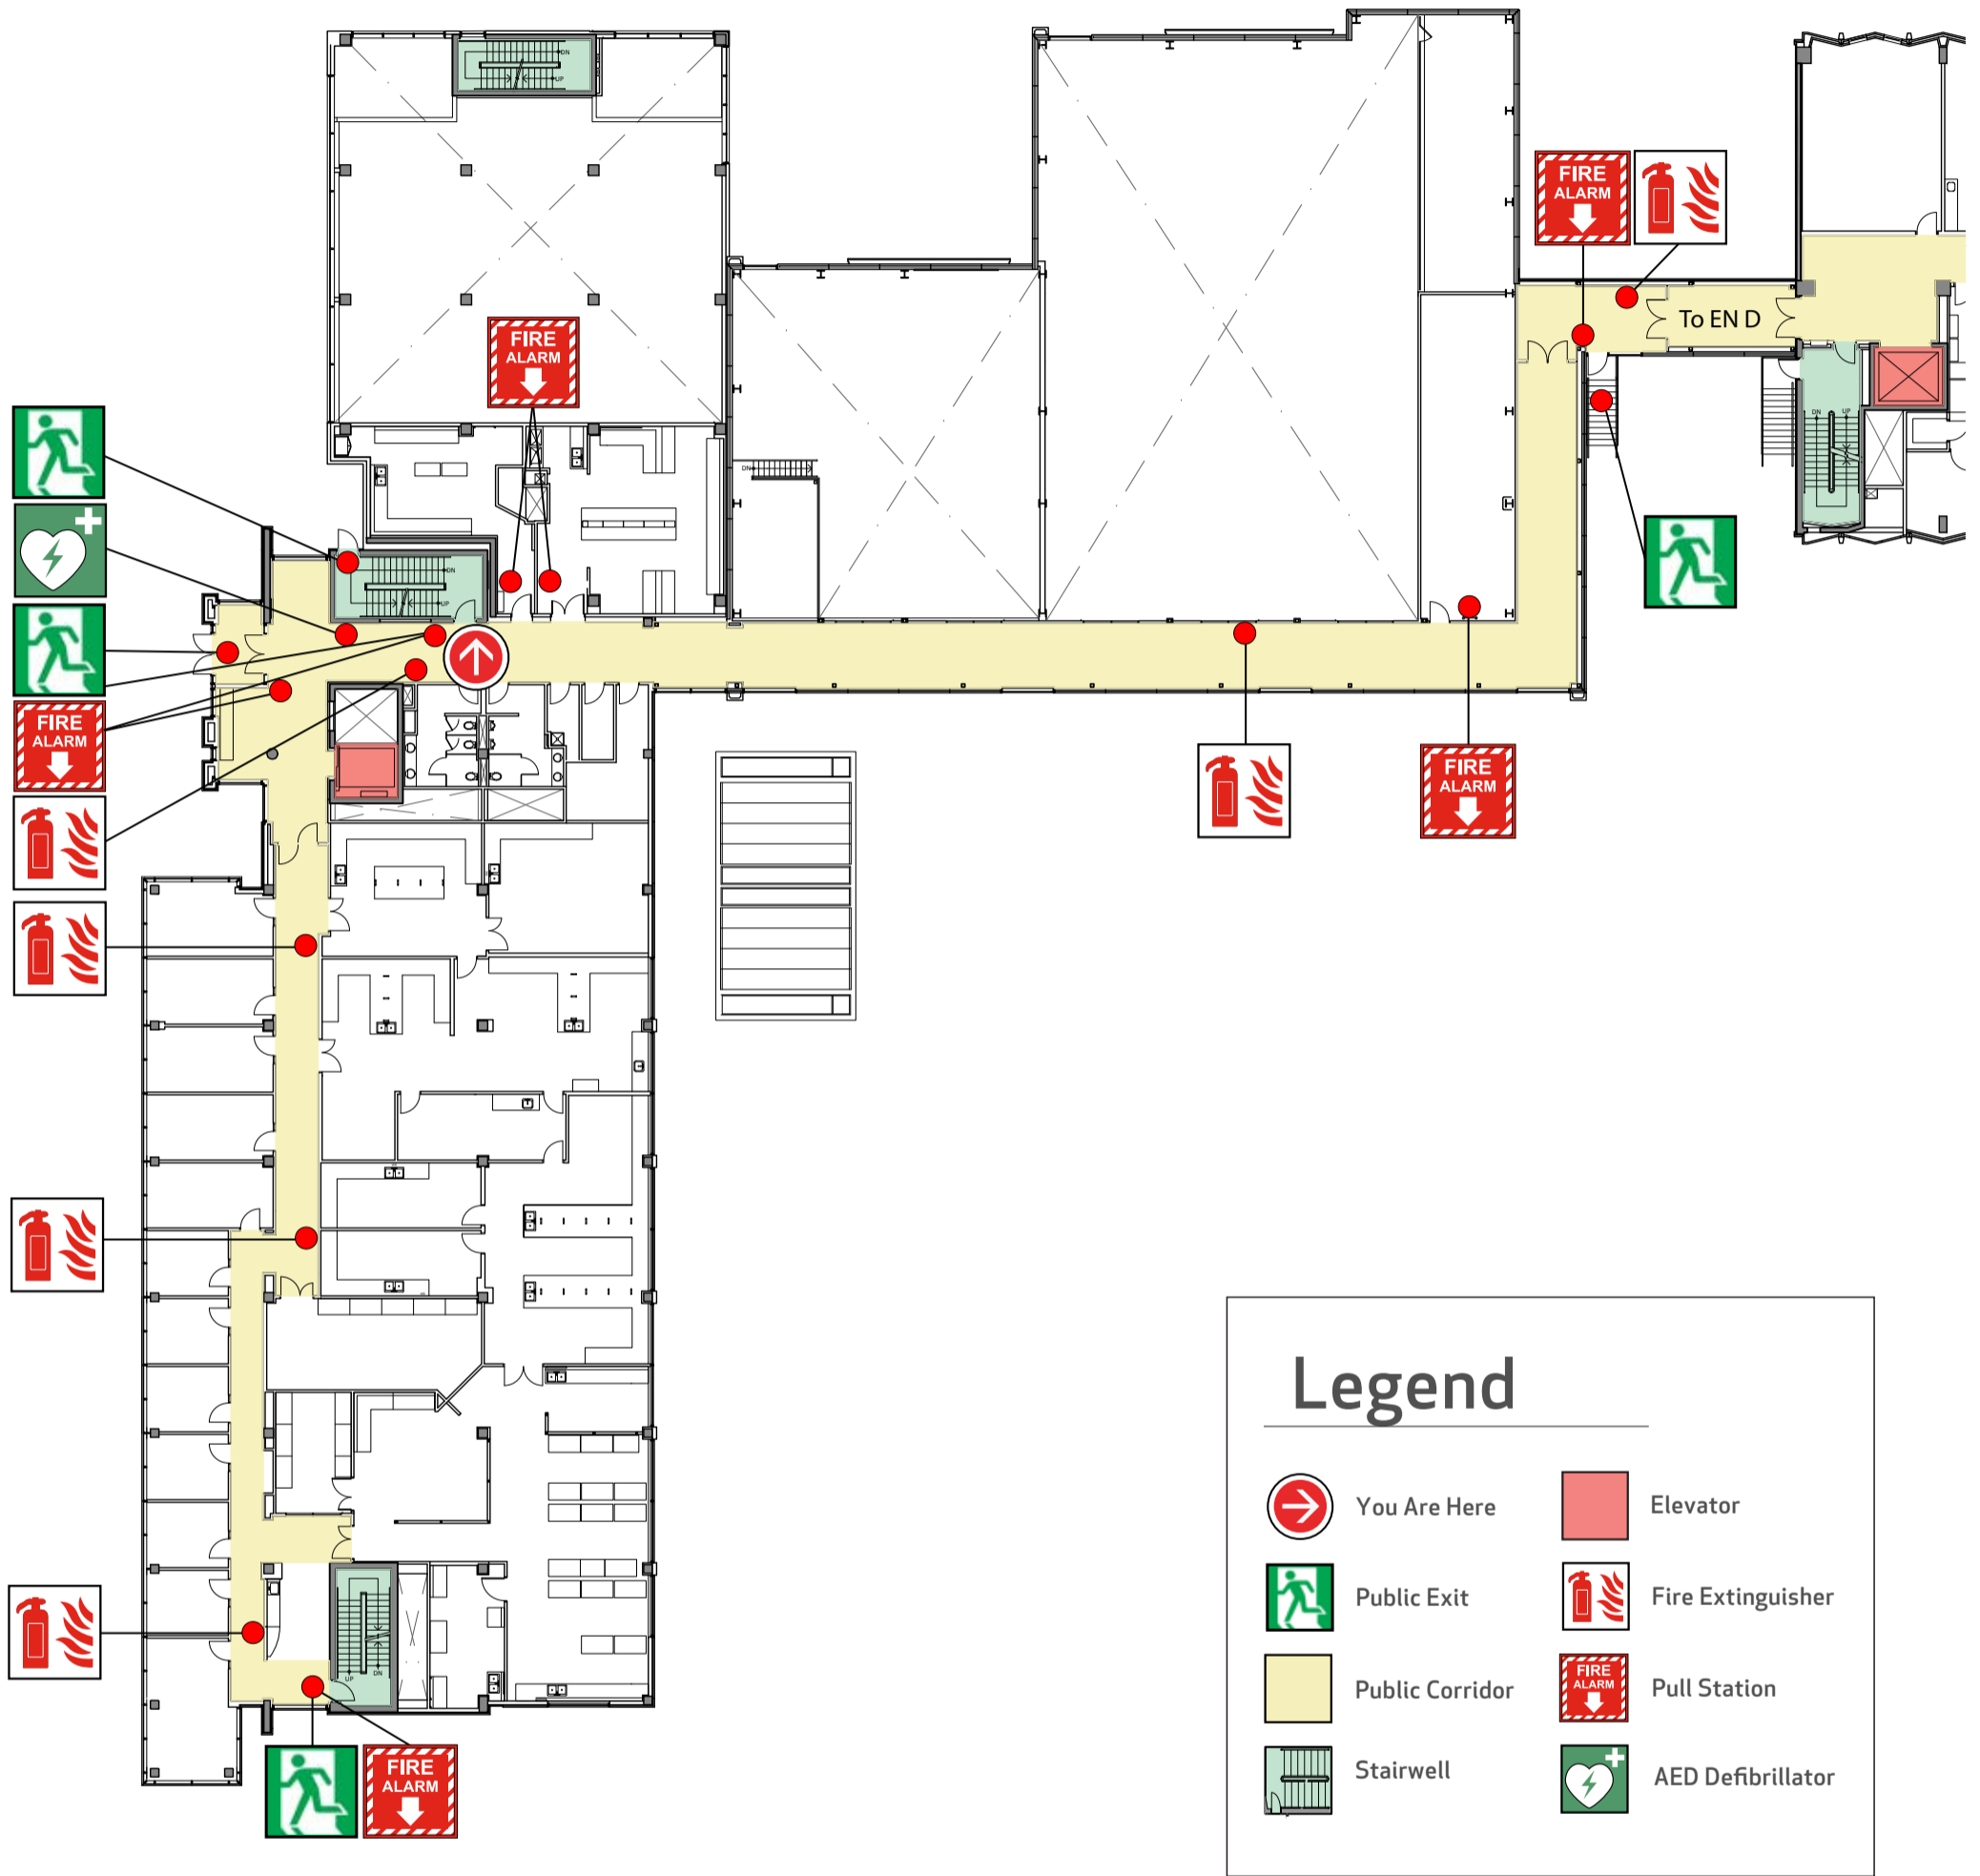

Assembly Point

MacEwan Student Centre (MSC)

Emergency Evacuation Map Calgary Centre for Innovative Technology (CCIT) - Level 1

Legend

	You Are Here		Elevator
	Public Exit		Fire Extinguisher
	Public Corridor		Pull Station
	Stairwell		AED Defibrillator