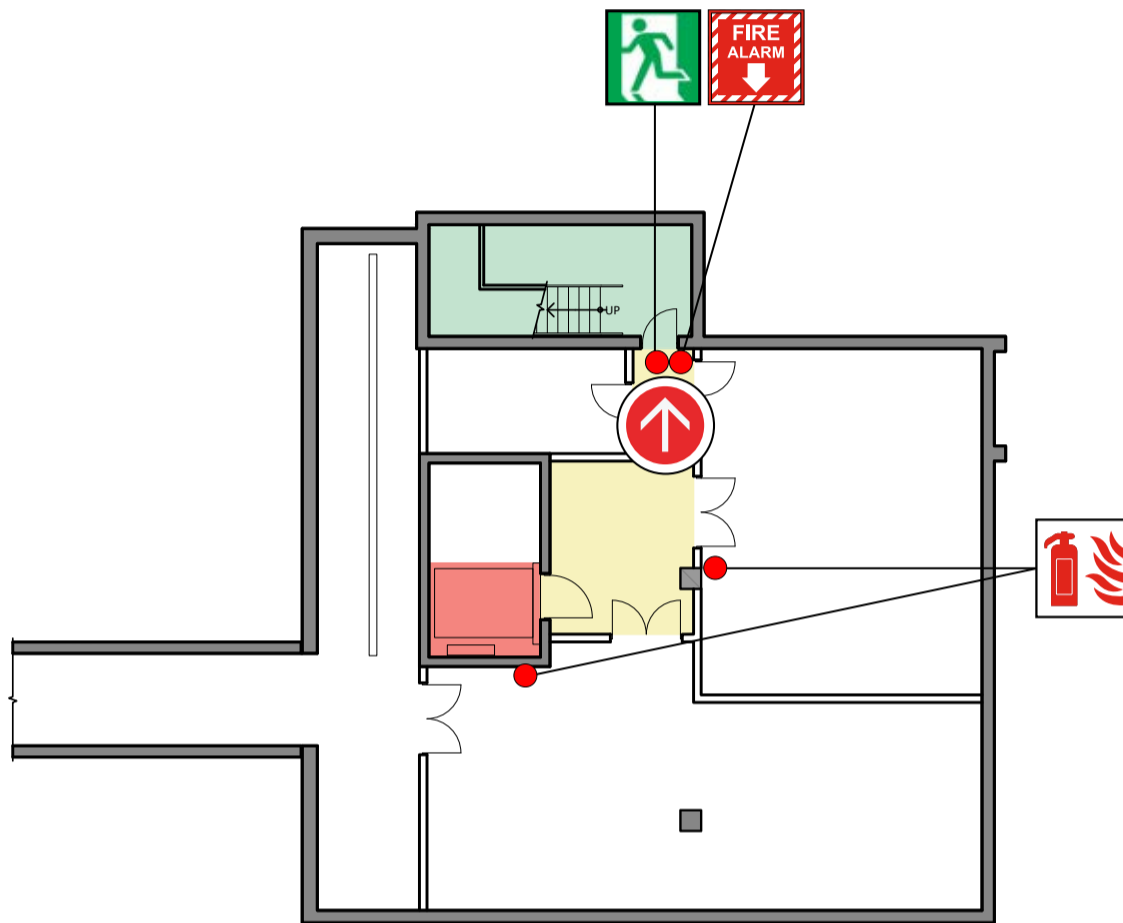

Emergency Evacuation Map

Calgary Centre for Innovative Technology (CCIT) - Basement B2

Legend

	You Are Here		Elevator
	Public Exit		Fire Extinguisher
	Public Corridor		Pull Station
	Stairwell		AED Defibrillator

Emergency Evacuation Procedures

- Activate the **NEAREST FIRE ALARM PULL STATION**, located along exit path.
- Take coat and keys if immediately available.
- Evacuate building through the nearest exit. Use stairs - **DO NOT USE ELEVATORS**.
- Close all doors along your exit route.
- If directed by wardens, follow their instructions.
- Move away from the building and proceed to the Assembly Point.
- If you have information regarding the emergency call **Campus Security** at **403-220-5333** from a safe location.

Assembly Point

MacEwan Student Centre (MSC)

Emergency Evacuation Map Calgary Centre for Innovative Technology (CCIT) - Basement B1

Legend

	You Are Here		Elevator
	Public Exit		Fire Extinguisher
	Public Corridor		Pull Station
	Stairwell		AED Defibrillator