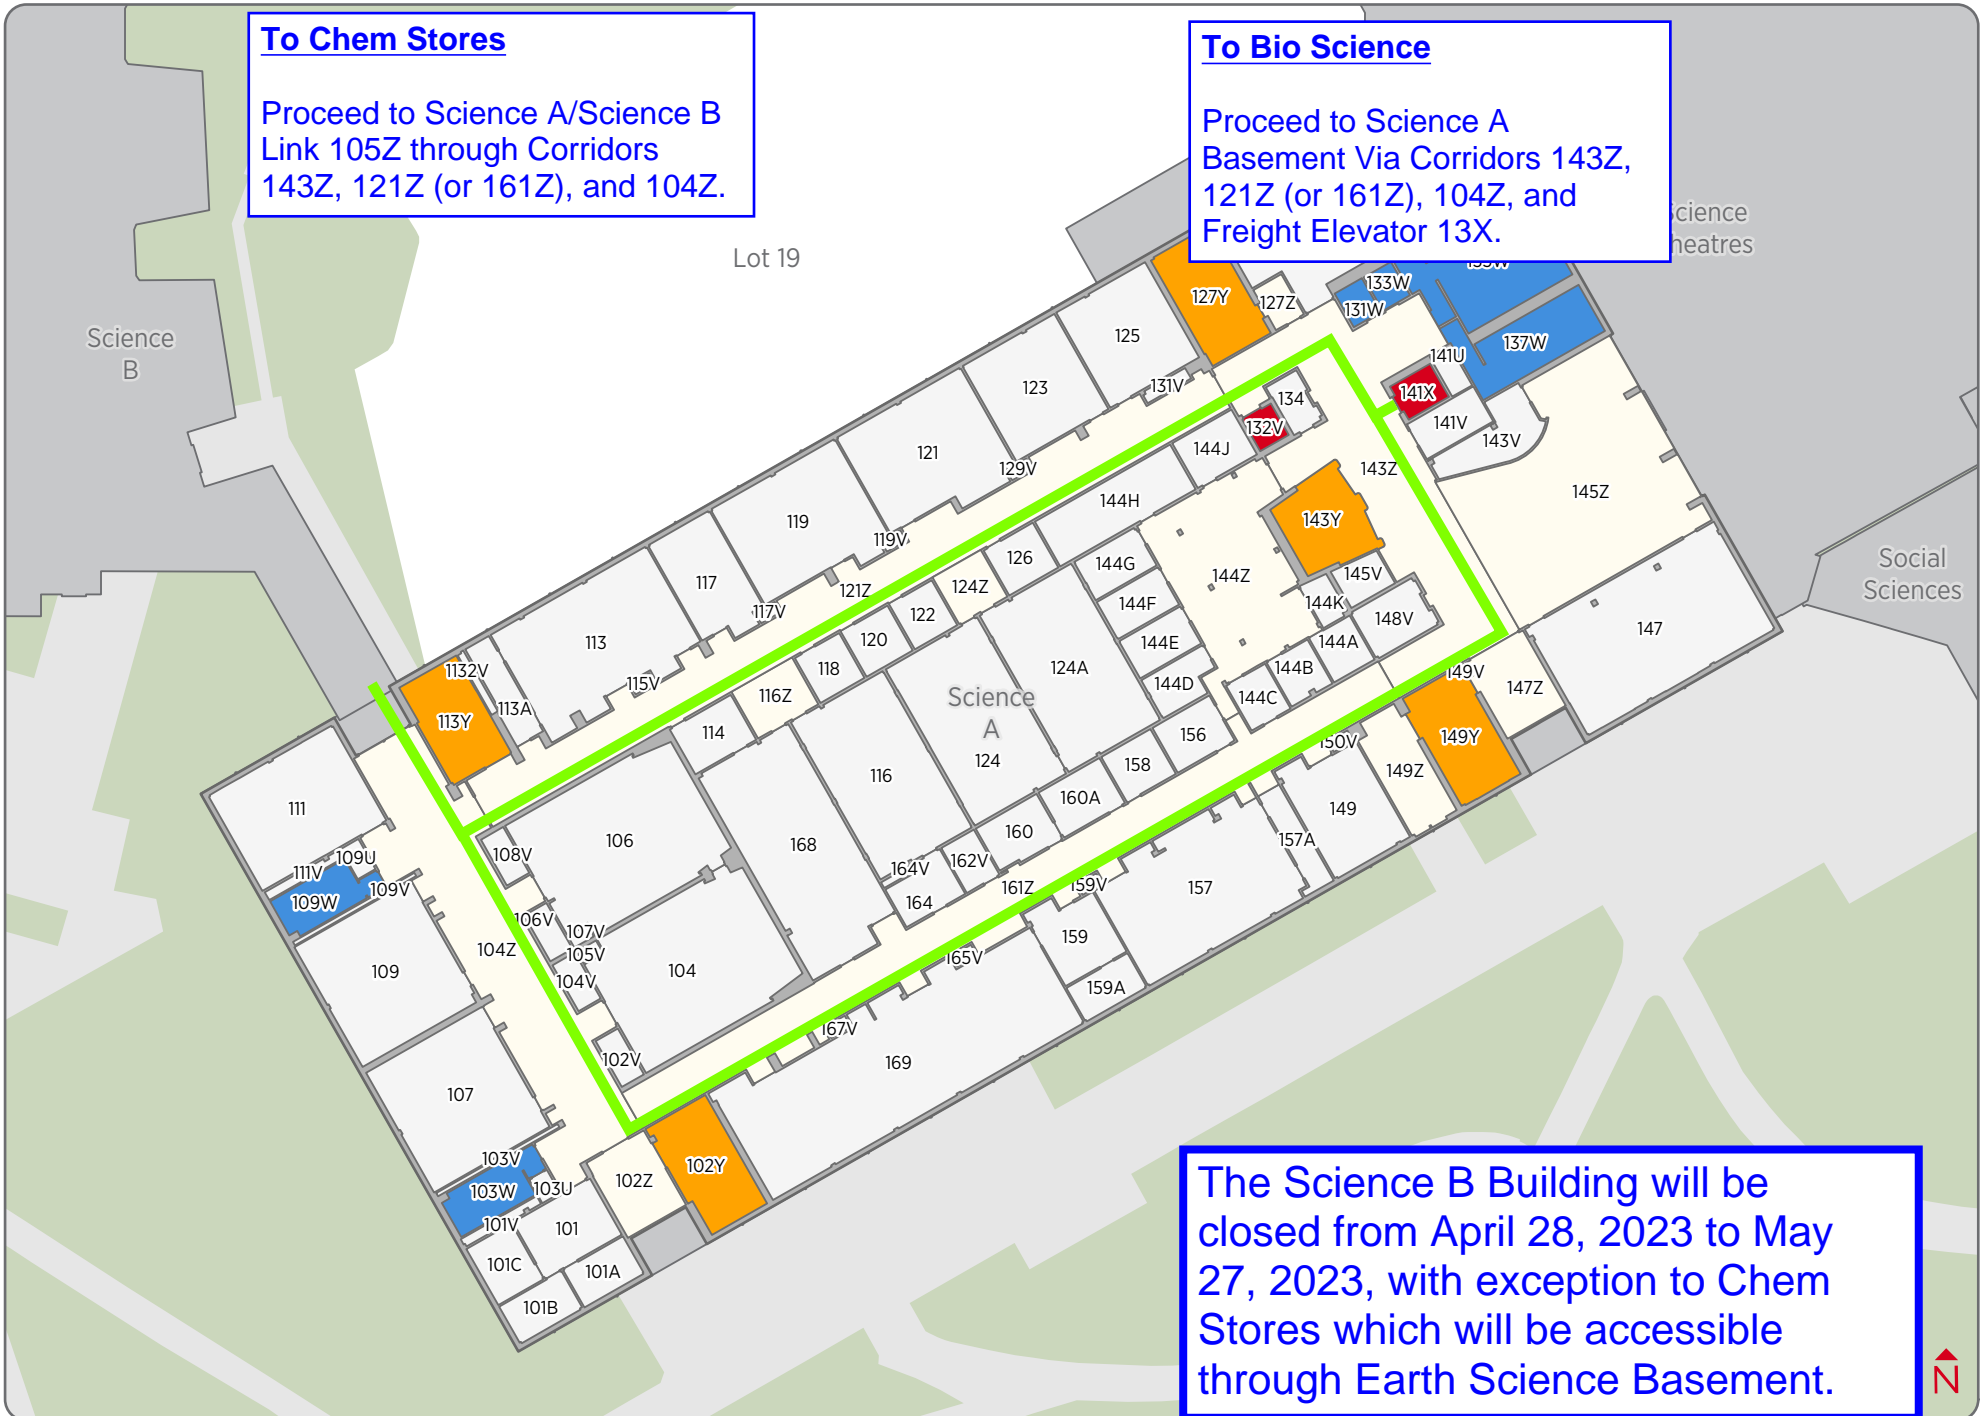

Access between Bio Science 2nd Floor and Social Science Main Floor through pedway 103Z.

The Science B Building will be closed from April 28, 2023 to May 27, 2023, with exception to Chem Stores which will be accessible through Earth Science Basement.

Lot 19

Science B

Science Theatres

Social Sciences

The Science B Building will be closed from April 28, 2023 to May 27, 2023, with exception to Chem Stores which will be accessible through Earth Science Basement.

The Science B Building will be closed from April 28, 2023 to May 27, 2023, with exception to Chem Stores which will be accessible through Earth Science Basement.

Science B (SB) - Floor B1

To Chem Stores

Proceed to Chem Stores (SB50) via Corridor 44Z.

To Bio Science

Enter to Earth Science Basement Via Corridor 44Z.

Hoarding to prevent access to Science B past Chem Stores.

The Science B Building will be closed from April 28, 2023 to May 27, 2023, with exception to Chem Stores which will be accessible through Earth Science Basement.