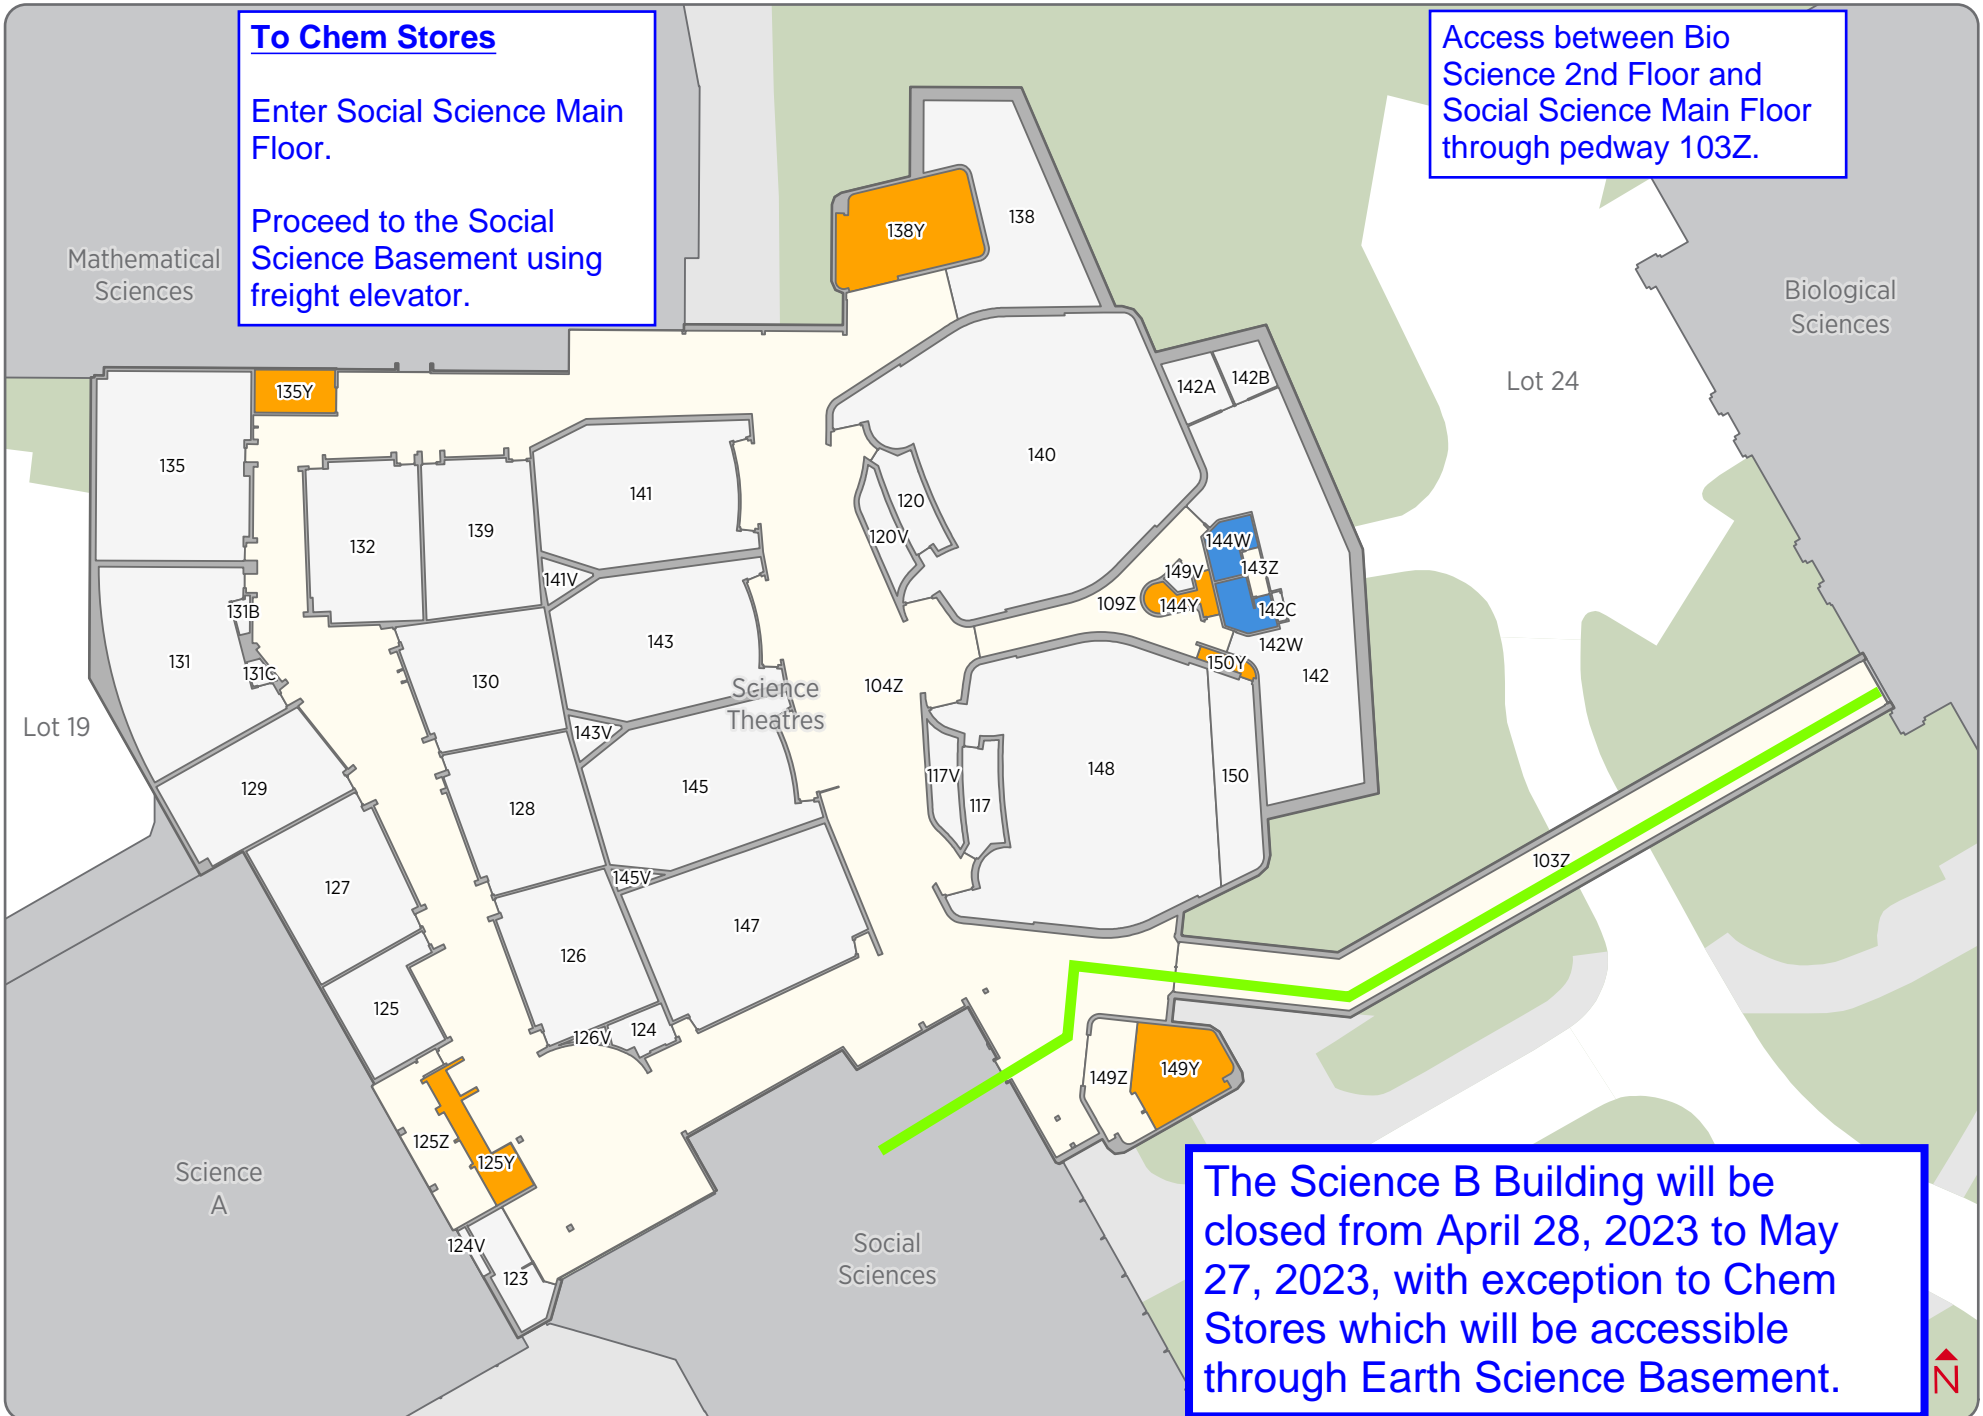

Biological Sciences (BI) - Floor 01

Access between Bio
Science 2nd Floor and
Social Science Main Floor
through pedway 103Z.

Science Theatres (ST) - Floor 01

To Chem Stores
Enter Social Science Main Floor.
Proceed to the Social Science Basement using freight elevator.

Access between Bio Science 2nd Floor and Social Science Main Floor through pedway 103Z.

The Science B Building will be closed from April 28, 2023 to May 27, 2023, with exception to Chem Stores which will be accessible through Earth Science Basement.

Lot 19

Science B

Science Theatres

Social Sciences

The Science B Building will be closed from April 28, 2023 to May 27, 2023, with exception to Chem Stores which will be accessible through Earth Science Basement.

Proceed to Chem Stores (SB50) via Corridor 44Z.

To Bio Science

Enter to Earth Science Basement Via Corridor 44Z.

Hoarding to prevent access to Science B past Chem Stores.

The Science B Building will be closed from April 28, 2023 to May 27, 2023, with exception to Chem Stores which will be accessible through Earth Science Basement.