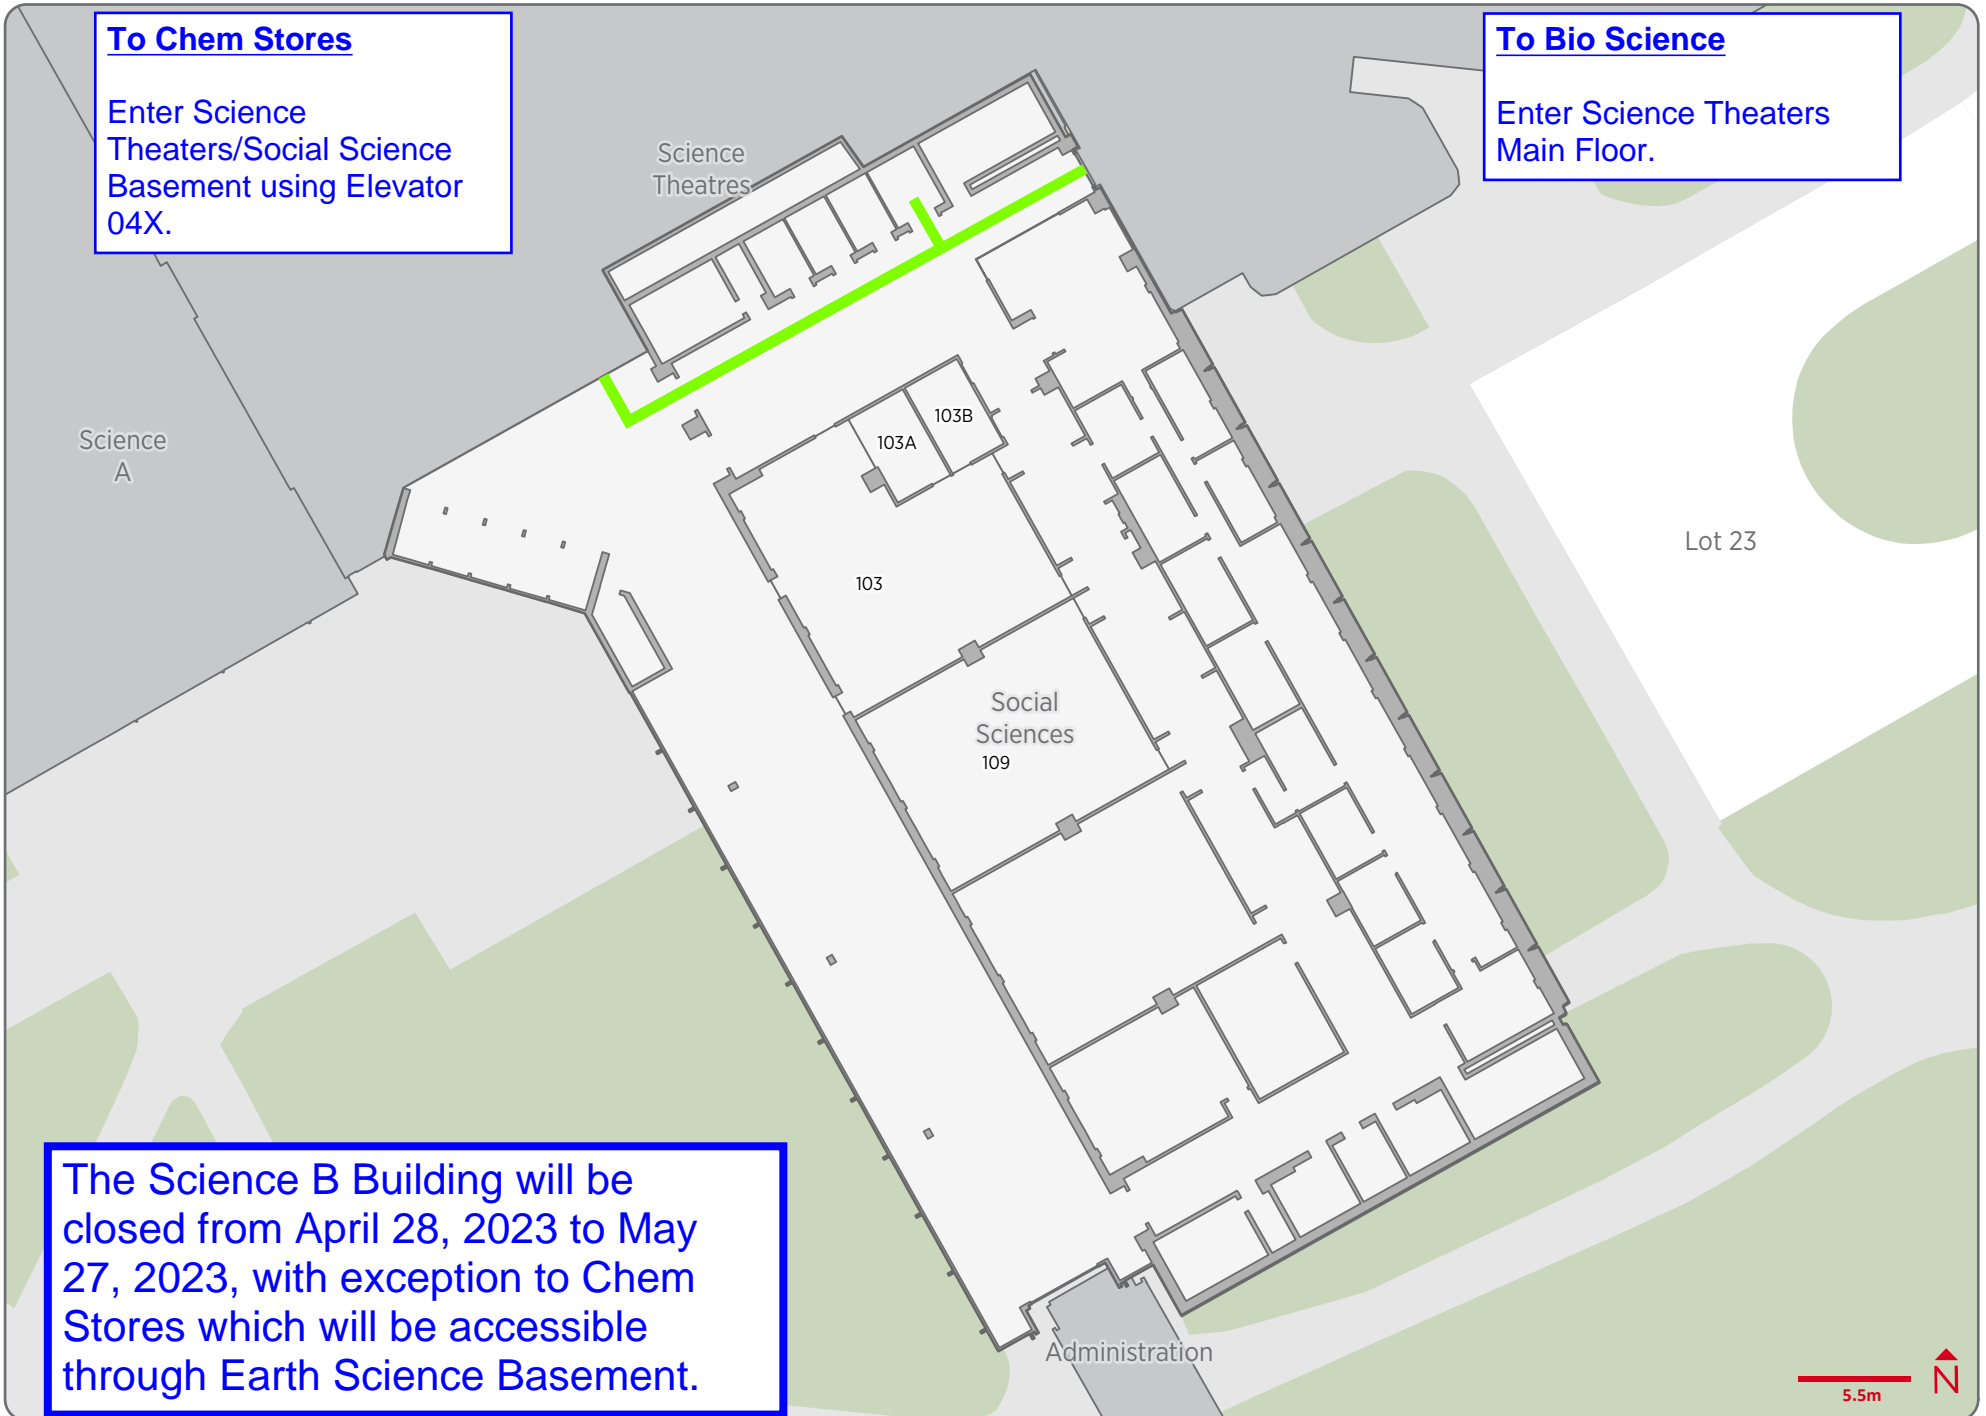

Biological Sciences (BI) - Floor 01

Access between Bio
Science 2nd Floor and
Social Science Main Floor
through pedway 103Z.

Science Theatres (ST) - Floor 01

To Chem Stores
Enter Social Science Main Floor.
Proceed to the Social Science Basement using freight elevator.

Access between Bio Science 2nd Floor and Social Science Main Floor through pedway 103Z.

The Science B Building will be closed from April 28, 2023 to May 27, 2023, with exception to Chem Stores which will be accessible through Earth Science Basement.

Social Sciences (SS) - Floor 01

To Chem Stores

Enter Science Theaters/Social Science Basement using Elevator 04X.

To Bio Science

Enter Science Theaters Main Floor.

The Science B Building will be closed from April 28, 2023 to May 27, 2023, with exception to Chem Stores which will be accessible through Earth Science Basement.

Lot 19

Science B

Science Theatres

Social Sciences

The Science B Building will be closed from April 28, 2023 to May 27, 2023, with exception to Chem Stores which will be accessible through Earth Science Basement.